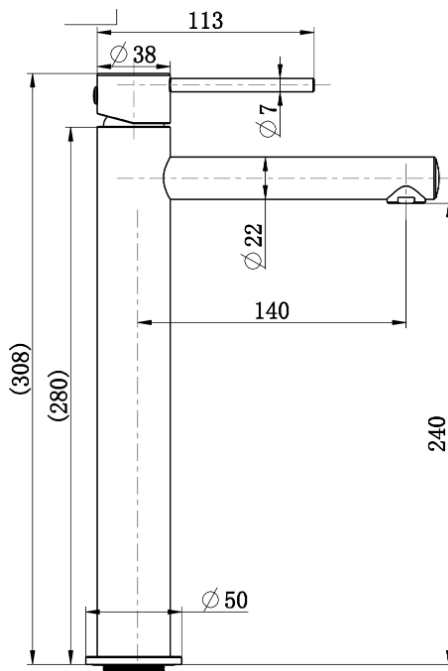

- WELS – 5.5 STAR (5 Litres Per Minute)
- Solid Brass with brushed bronze finish
- Flexible tails included

Product Code: 3211101202026

Warranty

7 Year Warranty

See Full Warranty Terms & Conditions

Size and description are correct to the best of our ability, however, variations can occur and changes may be made without notice.