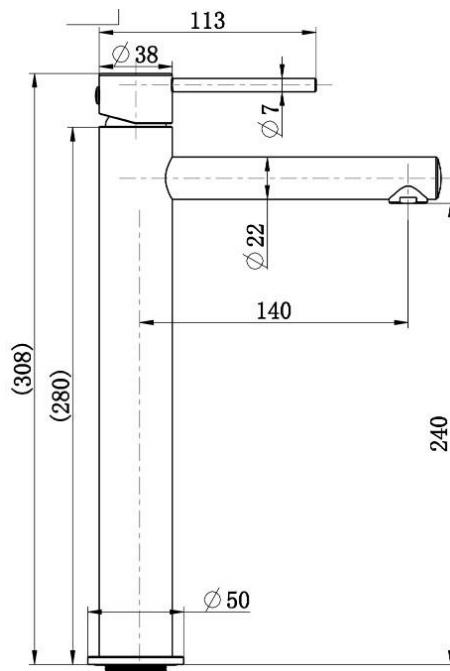

Star Mini Tall Basin Mixer

www.harpersbathroom.com.au

Star Mini Tall Basin Mixer

The stunning Star Mini Range will impress with 6 different colours to choose from and matching accessories. The options are endless.

- WELS – 5.5 STAR (5 Litres Per Minute)
- Chrome Pated Brass
- Flexible tails included

Product Code: 3211101202014

Warranty

15 Year Warranty

See Full Warranty Terms & Conditions

Size and description are correct to the best of our ability, however, variations can occur and changes may be made without notice.