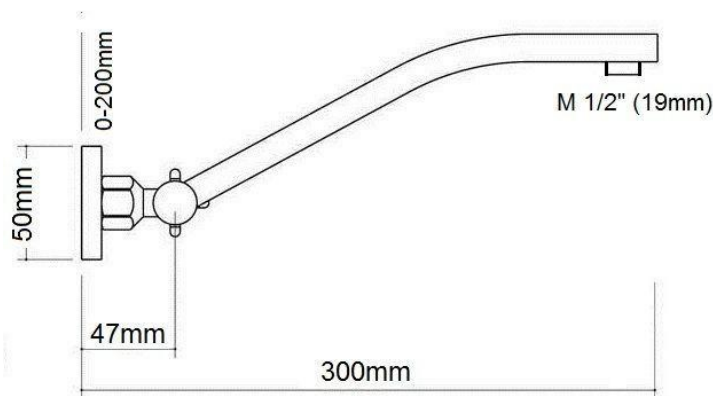

Square Adjustable Shower Arm

www.harperbathroom.com.au

Square Adjustable Shower Arm

The stylish and functional Square Adjustable Shower Arm is a great addition to any modern home

- Chrome Plated Brass
- Brass ball joint for angle swivel effect
- All genuine solid brass construction fully adjustable shower arm, high gloss chrome finish

Warranty:
12 Month Warranty

Product Code: 3211100420153

Size and description are correct to the best of our ability, however, variations can occur and changes may be made without notice. In some cases, slight variations of colour and/or size may be inherent in the material used or manufacturing process. Harper's Bathroom always recommends that the actual product be on site prior to start of job, so as to best gauge fit for installation and purpose. E&OE.