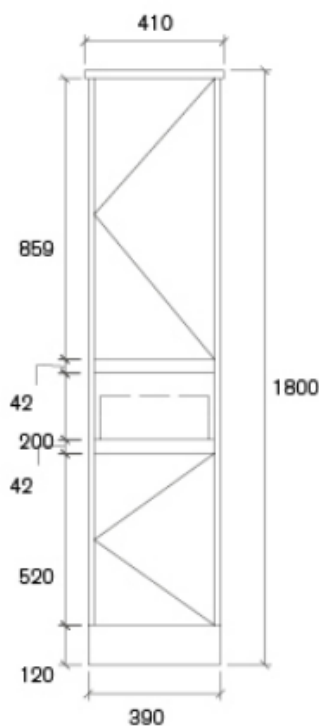

Jessica

Matt Black Tall Boy

www.harperbathroom.com.au

Jessica MB Tall Boy

The Jessica range of vanities and tallboys is streamline and elegant. The lack of handles allows these cabinets to blend with a variety of bathroom furniture and fittings.

- Solid soft closing Doors and Drawer
- Streamlined Finger Pull Handles
- Preassembled
- Matt Black Finish

Warranty

7 Year Replacement Warranty
See Full Warranty Terms & Conditions

Size: 410x400x1800mm

Size and description are correct to the best of our ability, however, variations can occur and changes may be made without notice. In some cases, slight variations of colour and/or size may be inherent in the material used or manufacturing process. Harper's Bathroom always recommends that the actual product be on site prior to start of job, so as to best gauge fit for installation and purpose. E&OE.