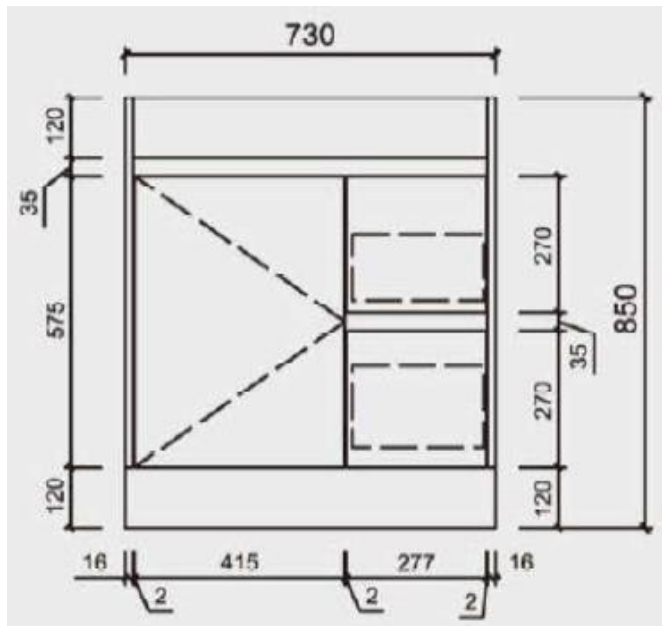

- Top Included
- Soft closing door
- 360mm Deep
- Tap & waste not included

Product Code: 3210607202002

Warranty

10 Year Warranty on Vanity

5 Year Warranty on Ceramic Top

12 Months on Parts & Labor

Size and description are correct to the best of our ability, however, variations can occur and changes may be made without notice.