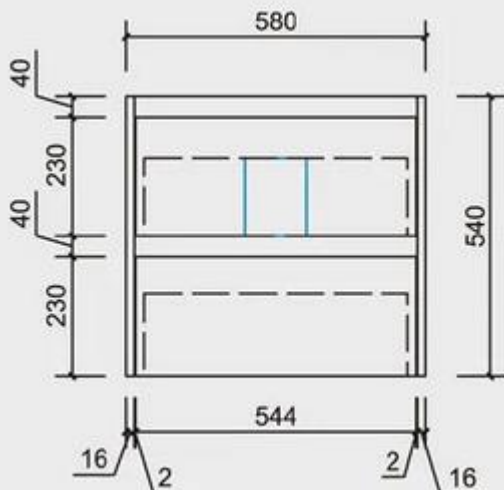

Leo 600

Wall Hung Vanity

www.harperbathroom.com.au

Leo 600 Wall Hung Vanity

The Leo Vanity range is a modern look with deep draws and timber look its sure to match with any look.

- Preassembled
- Soft closing draws
- Cabinet only

Measurements

580mm x 450mm x 520mm

Warranty

7 Year Replacement Warranty
For Full Terms & Conditions see
Warranty
Information Form

Product Code: 321040420185

End view

Size and description are correct to the best of our ability, however, variations can occur and changes may be made without notice.

In some cases, slight variations of colour and/or size may be inherent in the material used or manufacturing process. Harper's Bathroom always recommends that the actual product be on site prior to start of job, so as to best gauge fit for installation and purpose. E&OE.