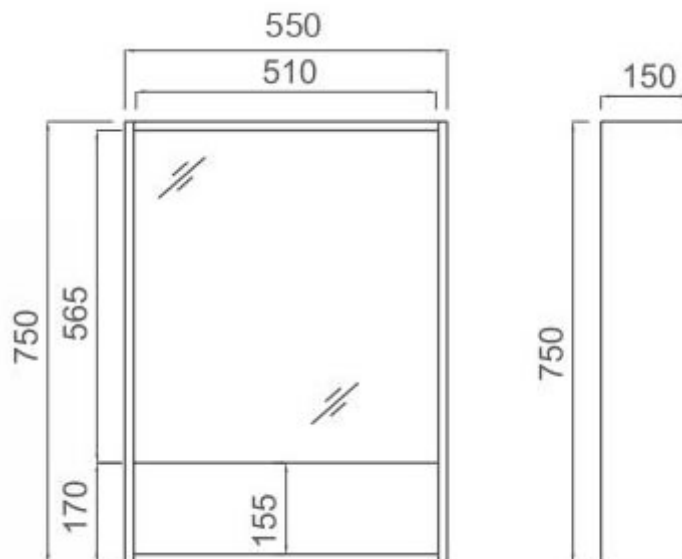

Rimini

Mirror Cabinet

550mm

Harper's Bathroom

www.harperbathroom.com.au

Rimini Mirror Cabinet

The Rimini Mirror Range comes in 3. Different colours and works well in powder room or small spaces.

- Soft closing door
- Cabinet only

Measurements

550mm x 150mm x 750mm

Warranty

5 Year Replacement Warranty
*For Full Terms & Conditions see
Warranty Information Form*

Product Code: 3210308202005

Size and description are correct to the best of our ability, however, variations can occur and changes may be made without notice.