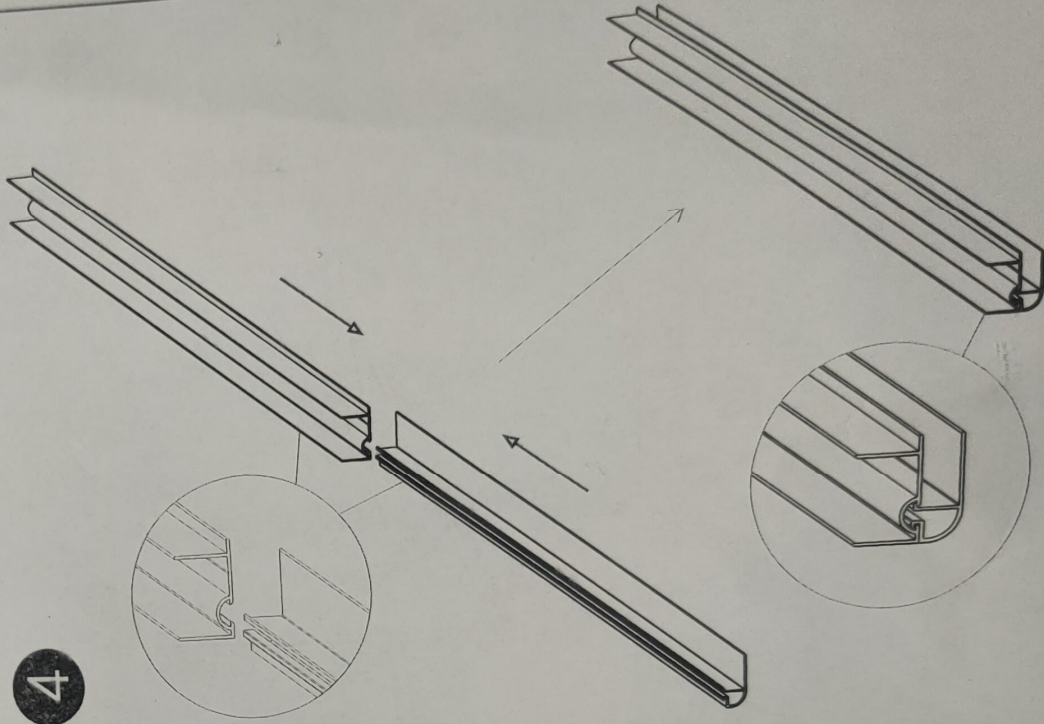

Splendour Instruction Manual

No.	Name	QTY	No.	Name	QTY	NO.	Name	QTY
1	Adjustable door	1 pcs	7	Cap for front wall profile	1 pcs	13	Handle	1 pcs
2	Return panel	1 pcs	8	Cap of aluminum profile	2 pcs	14	Screw St4 X12	16 pcs
3	Wall profile for front door	1 pcs	9	Cap of side wall profile	1 pcs	15	Screw St4 x30	6 pcs
4	Aluminum profile with magnetic strip	1 pcs	10	Cap of screw	9 pcs	16		
5	Aluminum profile	1 pcs	11	Bottom Waterproof Strip	2 pcs	17		
6	Wall profile for return panel	1 pcs	12	Wall Plug	6 pcs	18		

1

2

3

4

5

6

7

8