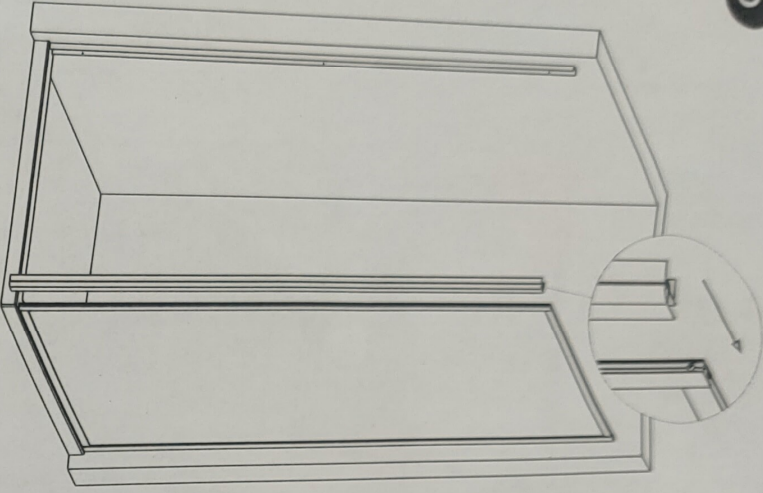

Splendour Instruction Manual

No.	Name	QTY	No.	Name	QTY	NO.	Name	QTY
1	Adjustable door	1 pcs	7	Cap for front wall profile	1 pcs	13	Handle	1 pcs
2	Return panel	1 pcs	8	Cap of aluminum profile	2 pcs	14	Screw St4 X12	16 pcs
3	Wall profile for front door	1 pcs	9	Cap of side wall profile	1 pcs	15	Screw St4 x30	6 pcs
4	Aluminum profile with magnetic strip	1 pcs	10	Cap of screw	9 pcs	16		
5	Aluminum profile	1 pcs	11	Bottom Waterproof Strip	2 pcs	17		
6	Wall profile for return panel	1 pcs	12	Wall Plug	6 pcs	18		

1

2

3

4

5

6

7

8