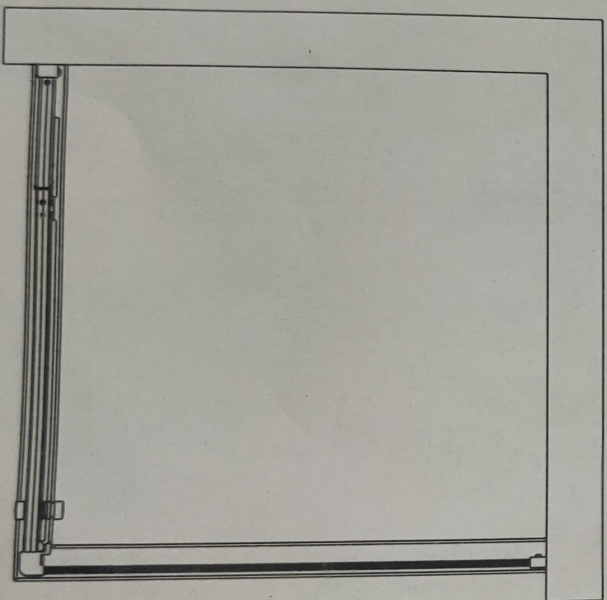

Splendour Instruction Manual

No.	Name	QTY	No.	Name	QTY	NO.	Name	QTY
1	Adjustable door	1 pcs	7	Cap for front wall profile	1 pcs	13	Handle	1 pcs
2	Return panel	1 pcs	8	Cap of aluminum profile	2 pcs	14	Screw St4 X12	16 pcs
3	Wall profile for front door	1 pcs	9	Cap of side wall profile	1 pcs	15	Screw St4 x30	6 pcs
4	Aluminum profile with magnetic strip	1 pcs	10	Cap of screw	9 pcs	16		
5	Aluminum profile	1 pcs	11	Bottom Waterproof Strip	2 pcs	17		
6	Wall profile for return panel	1 pcs	12	Wall Plug	6 pcs	18		