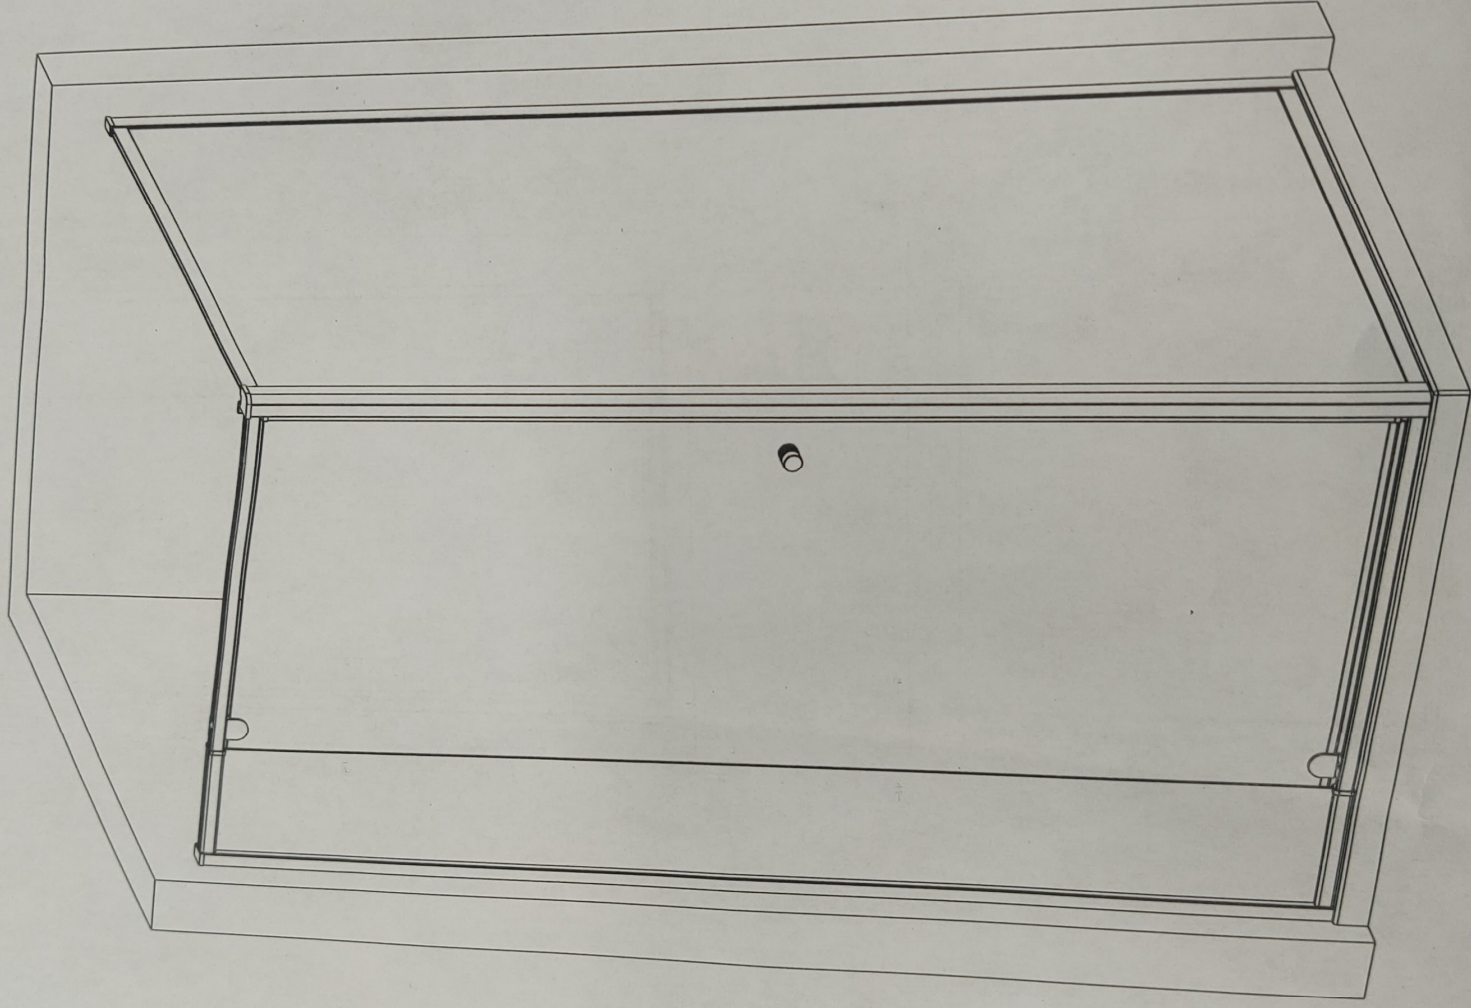

Splendour Instruction Manual

No.	Name	QTY	No.	Name	QTY	NO.	Name	QTY
1	Adjustable door	1 pcs	7	Cap for front wall profile	1 pcs	13	Handle	1 pcs
2	Return panel	1 pcs	8	Cap of aluminum profile	2 pcs	14	Screw St4 X12	16 pcs
3	Wall profile for front door	1 pcs	9	Cap of side wall profile	1 pcs	15	Screw St4 x30	6 pcs
4	Aluminum profile with magnetic strip	1 pcs	10	Cap of screw	9 pcs	16		
5	Aluminum profile	1 pcs	11	Bottom Waterproof Strip	2 pcs	17		
6	Wall profile for return panel	1 pcs	12	Wall Plug	6 pcs	18		