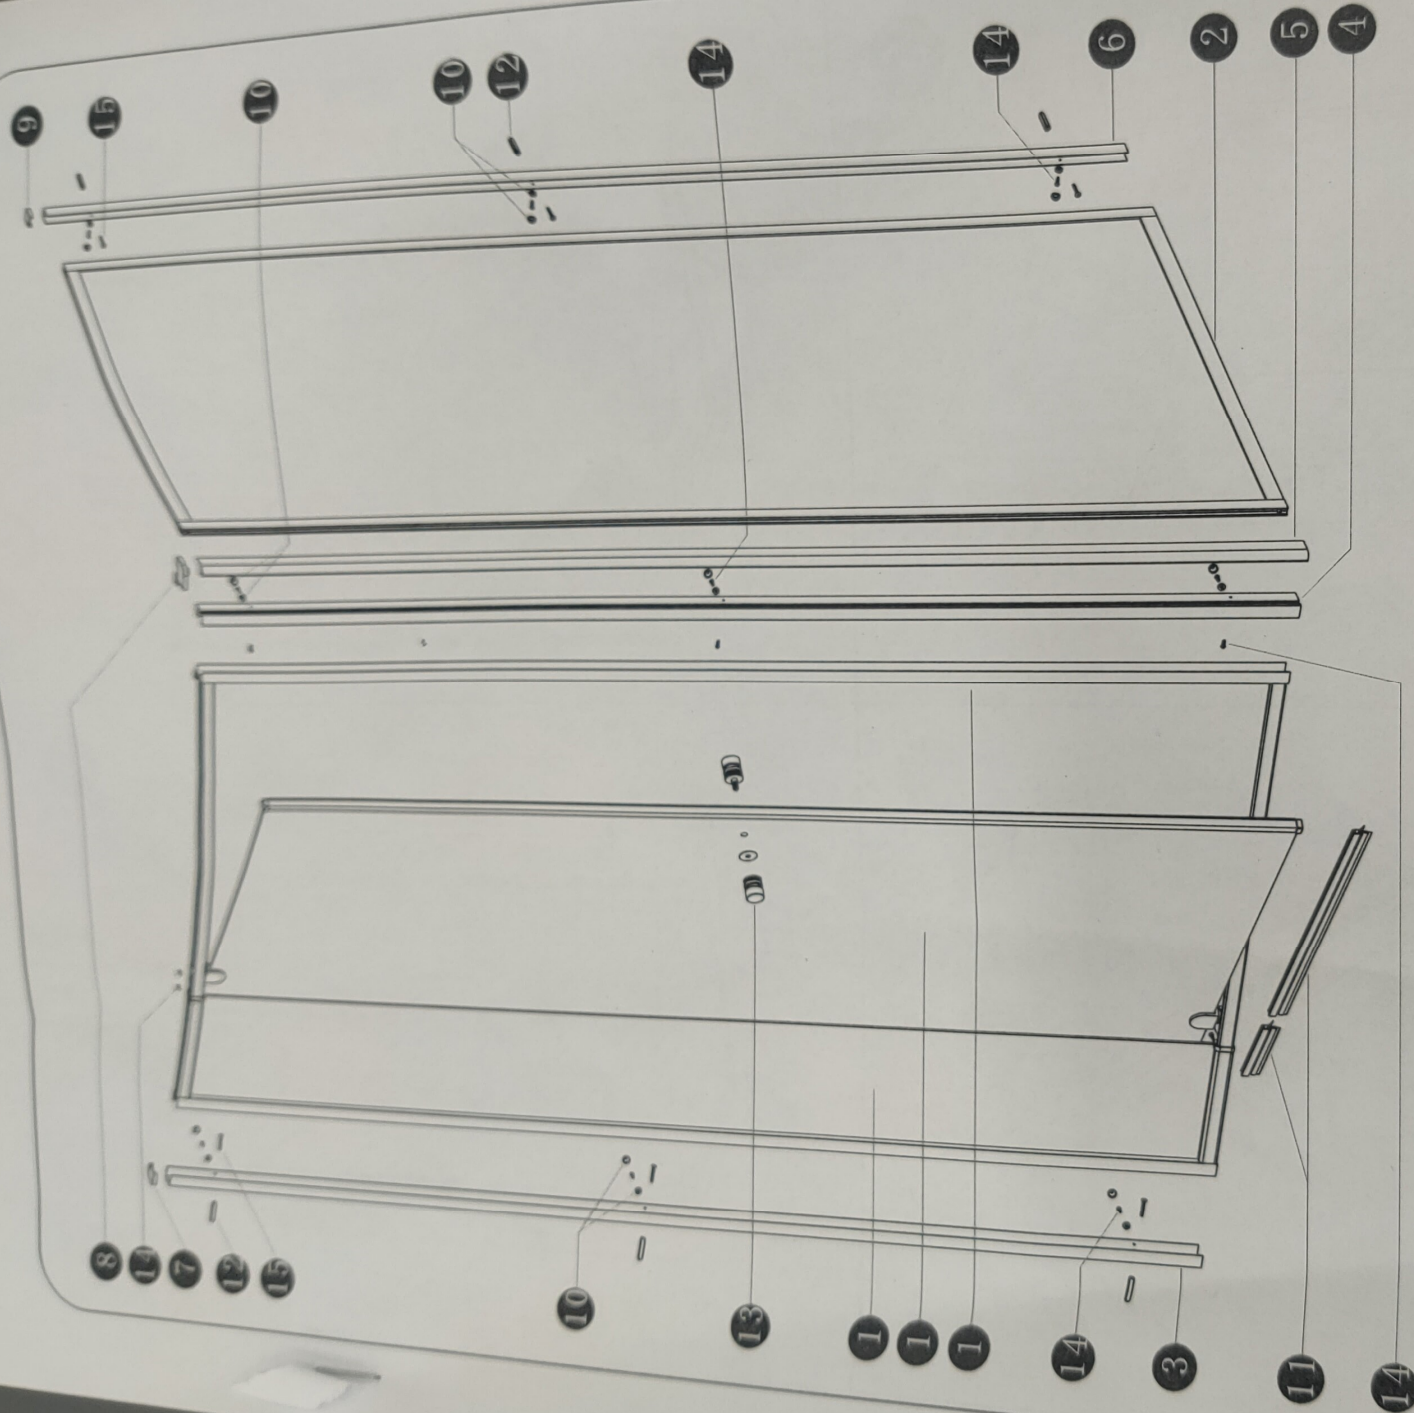

Splendour Instruction Manual

No.	Name	QTY	No.	Name	QTY	NO.	Name	QTY
1	Adjustable door	1 pcs	7	Cap for front wall profile	1 pcs	13	Handle	1 pcs
2	Return panel	1 pcs	8	Cap of aluminum profile	2 pcs	14	Screw St4 X12	16 pcs
3	Wall profile for front door	1 pcs	9	Cap of side wall profile	1 pcs	15	Screw St4 x30	6 pcs
4	Aluminum profile with magnetic strip	1 pcs	10	Cap of screw	9 pcs	16		
5	Aluminum profile	1 pcs	11	Bottom Waterproof Strip	2 pcs	17		
6	Wall profile for return panel	1 pcs	12	Wall Plug	6 pcs	18		

1

2

3

4

5

6

7

8