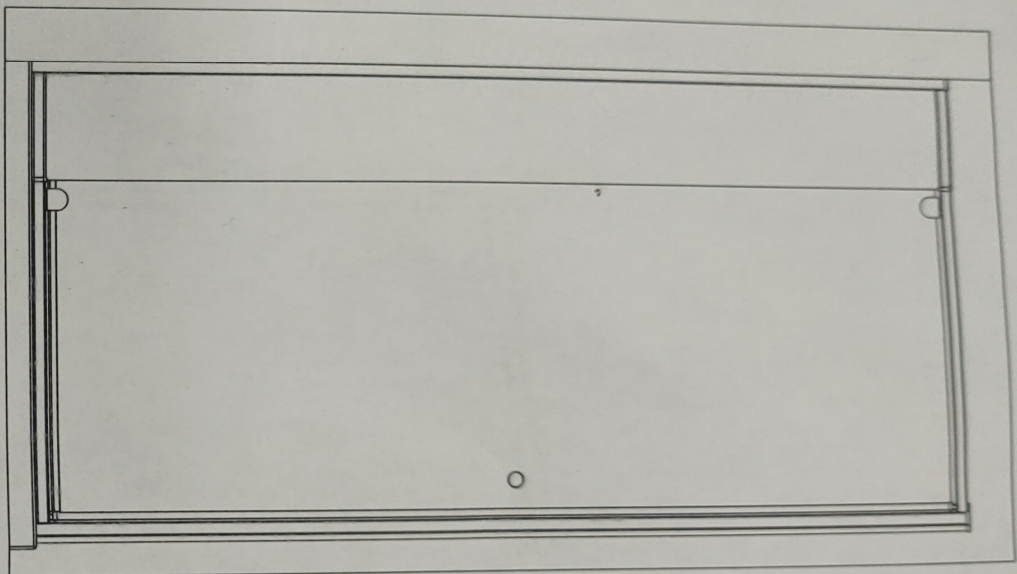

Splendour Instruction Manual

No.	Name	QTY	No.	Name	QTY	NO.	Name	QTY
1	Adjustable door	1 pcs	7	Cap for front wall profile	1 pcs	13	Handle	1 pcs
2	Return panel	1 pcs	8	Cap of aluminum profile	2 pcs	14	Screw St4 X12	16 pcs
3	Wall profile for front door	1 pcs	9	Cap of side wall profile	1 pcs	15	Screw St4 x30	6 pcs
4	Aluminum profile with magnetic strip	1 pcs	10	Cap of screw	9 pcs	16		
5	Aluminum profile	1 pcs	11	Bottom Waterproof Strip	2 pcs	17		
6	Wall profile for return panel	1 pcs	12	Wall Plug	6 pcs	18		