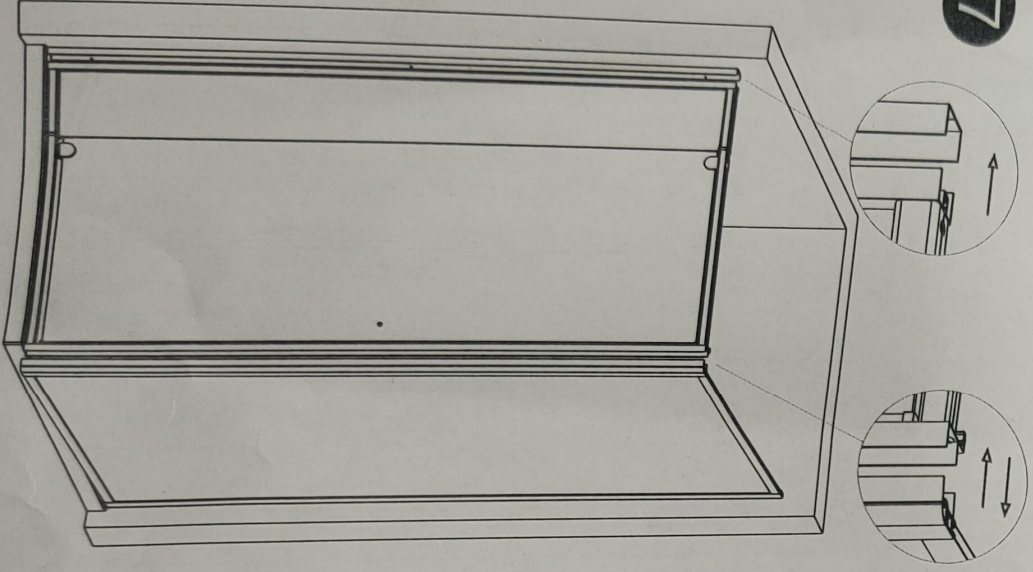

Splendour Instruction Manual

No.	Name	QTY	No.	Name	QTY	NO.	Name	QTY
1	Adjustable door	1 pcs	7	Cap for front wall profile	1 pcs	13	Handle	1 pcs
2	Return panel	1 pcs	8	Cap of aluminum profile	2 pcs	14	Screw St4 X12	16 pcs
3	Wall profile for front door	1 pcs	9	Cap of side wall profile	1 pcs	15	Screw St4 x30	6 pcs
4	Aluminum profile with magnetic strip	1 pcs	10	Cap of screw	9 pcs	16		
5	Aluminum profile	1 pcs	11	Bottom Waterproof Strip	2 pcs	17		
6	Wall profile for return panel	1 pcs	12	Wall Plug	6 pcs	18		

1

2

3

4

5

6

7

8