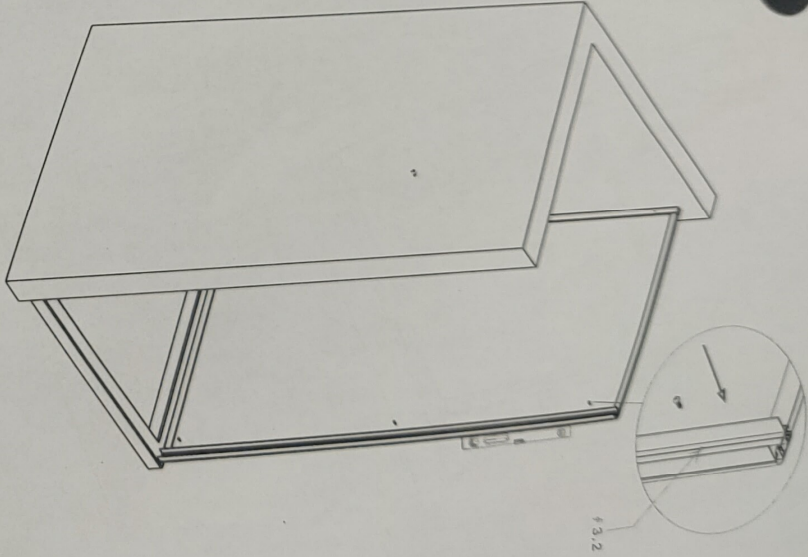

Splendour Instruction Manual

No.	Name	QTY	No.	Name	QTY	NO.	Name	QTY
1	Adjustable door	1 pcs	7	Cap for front wall profile	1 pcs	13	Handle	1 pcs
2	Return panel	1 pcs	8	Cap of aluminum profile	2 pcs	14	Screw St4 X12	16 pcs
3	Wall profile for front door	1 pcs	9	Cap of side wall profile	1 pcs	15	Screw St4 x30	6 pcs
4	Aluminum profile with magnetic strip	1 pcs	10	Cap of screw	9 pcs	16		
5	Aluminum profile	1 pcs	11	Bottom Waterproof Strip	2 pcs	17		
6	Wall profile for return panel	1 pcs	12	Wall Plug	6 pcs	18		

1

2

3

4

5

6

7

8