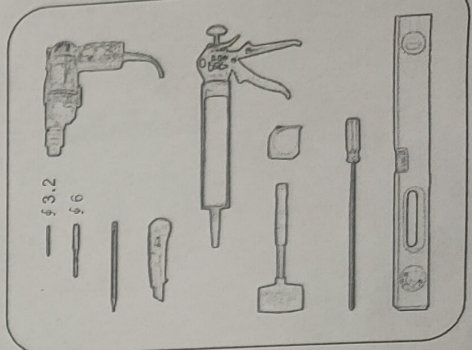

Splendour Instruction Manual

No.	Name	QTY	No.	Name	QTY	NO.	Name	QTY
1	Adjustable door	1 pcs	7	Cap for front wall profile	1 pcs	13	Handle	1 pcs
2	Return panel	1 pcs	8	Cap of aluminum profile	2 pcs	14	Screw St4 X12	16 pcs
3	Wall profile for front door	1 pcs	9	Cap of side wall profile	1 pcs	15	Screw St4 x30	6 pcs
4	Aluminum profile with magnetic strip	1 pcs	10	Cap of screw	9 pcs	16		
5	Aluminum profile	1 pcs	11	Bottom Waterproof Strip	2 pcs	17		
6	Wall profile for return panel	1 pcs	12	Wall Plug	6 pcs	18		