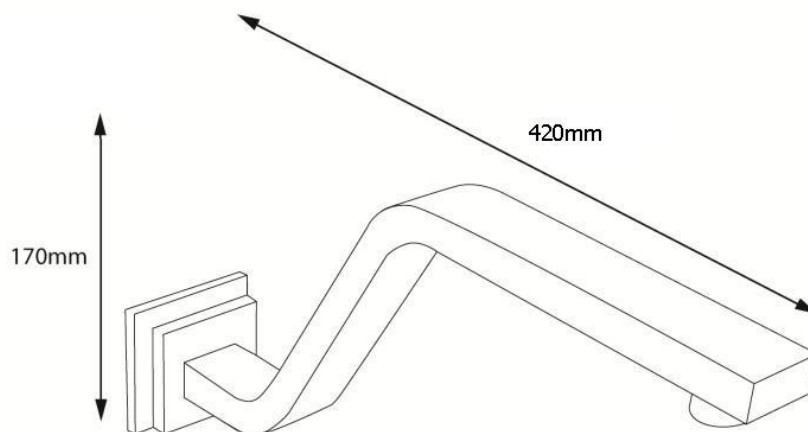

# Ebony Upswept Shower Arm 400mm

[www.harpersbathroom.com.au](http://www.harpersbathroom.com.au)

## Ebony Upswept Shower Arm 400mm

The Ebony Upswept Shower Arm features sharp and bold lines which will keep your bathroom looking modern and fresh.

- Solid Brass with Matte Black Finish

**Warranty:**  
2 Year Warranty

Product Code: 321020420162

*Size and description are correct to the best of our ability, however, variations can occur and changes may be made without notice. In some cases, slight variations of colour and/or size may be inherent in the material used or manufacturing process. Harper's Bathroom always recommends that the actual product be on site prior to start of job, so as to best gauge fit for installation and purpose. E&OE.*