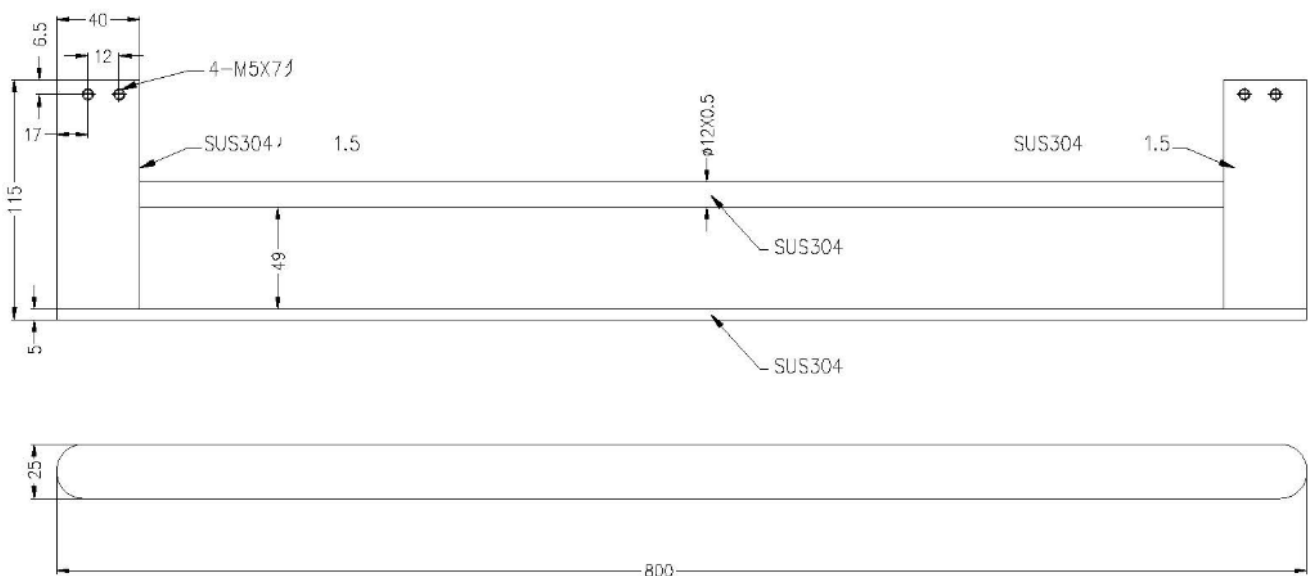

Bianca

Brushed Gold 800mm Towel Rail

Harper's Bathroom

www.harperbathroom.com.au

Nero's Stunning Bianca Range will leave you spoiled for choices with 5 possible finishes and endless personalisation to suit what will soon be your favourite room in the house.

- Brushed Gold
- Double Towel Rail
- Easy Installation

Product Code: 3210109202017

Warranty

1 Year Warranty Replacement

Size and description are correct to the best of our ability, however, variations can occur and changes may be made without notice.

In some cases, slight variations of colour and/or size may be inherent in the material used or manufacturing process. Harper's Bathroom always recommends that the actual product be on site prior to start of job, so as to best gauge fit for installation and purpose. E&OE.