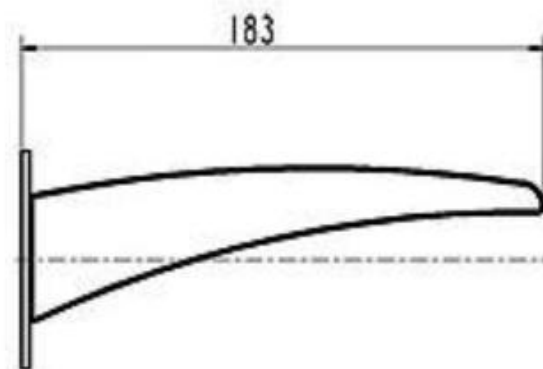

Size and description are correct to the best of our ability, however, variations can occur and changes may be made without notice.

In some cases, slight variations of colour and/or size may be inherent in the material used or manufacturing process. Harper's Bathroom always recommends that the actual product be on site prior to start of job, so as to best gauge fit for installation and purpose. E&OE.