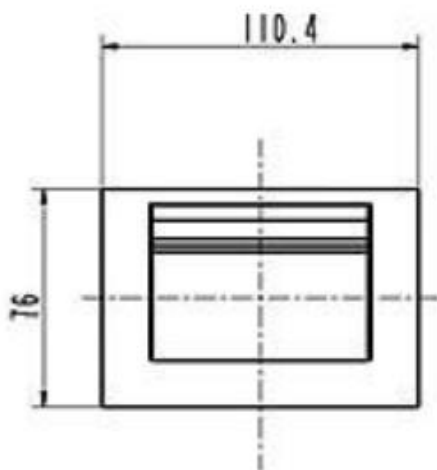

Size and description are correct to the best of our ability, however, variations can occur and changes may be made without notice.

In some cases, slight variations of colour and/or size may be inherent in the material used or manufacturing process. Harper's Bathroom always recommends that the actual product be on site prior to start of job, so as to best gauge fit for installation and purpose. E&OE.