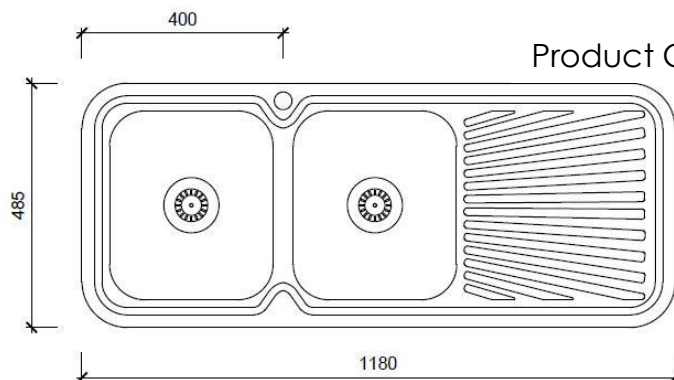

## Double Bowl Sink Rounded Corner

Timeless and affordable, these classic sinks are sure to complement any home.

- 304 Grade Stainless Steel
- Designer Basket Waste Included
- Rubber Seals and Mounting Clips Included
- Available in left or right hand bowl
- 1 Tap hole

### Capacity:

21 Litres each bowl

### Warranty:

5 Years

Product Code: 280420135

Product Code: 280420134

*Size and description are correct to the best of our ability, however, variations can occur and changes may be made without notice. In some cases, slight variations of colour and/or size may be inherent in the material used or manufacturing process. Harper's Bathroom always recommends that the actual product be on site prior to start of job, so as to best gauge fit for installation and purpose. E&OE.*