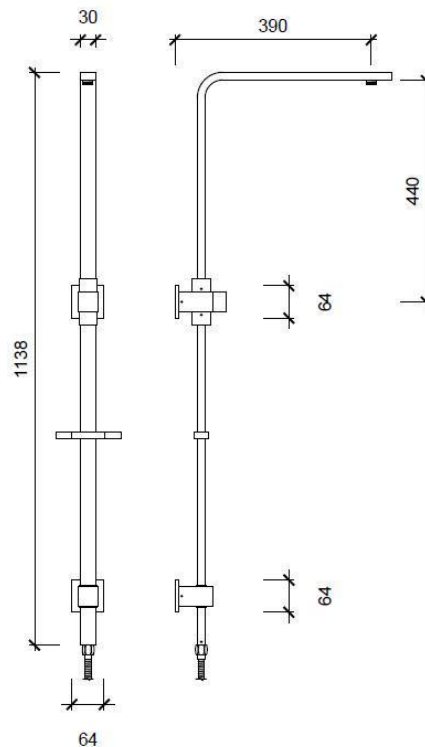

# Combination Shower Rail Square

[www.harpersbathroom.com.au](http://www.harpersbathroom.com.au)

## Combination Shower Rail Square

Buying this rail allows customers to choose their own hand piece, hose and shower rose. Its universal threads make for a large amount of available combinations.

- Solid chrome plated brass rail

### WARRANTY

10 Year Replacement Warranty

For Full Terms & Conditions see Warranty Information Form

VIVIANCLIVE

Product Code: 2411201329

*Size and description are correct to the best of our ability, however, variations can occur and changes may be made without notice.*