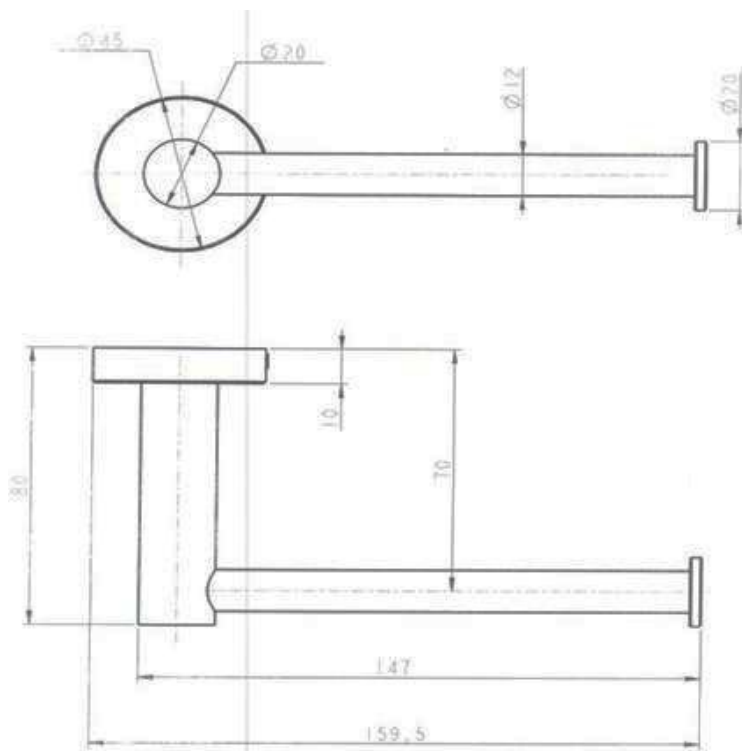

Astro

Toilet Roll Holder Straight

Harper's Bathroom
every bathroom, every budget

www.harperbathroom.com.au

VIVIANCLIVE

Astro Toilet Roll Holder Straight

The basic design of the Astro range can effortlessly blend with the most modern or the most simplistic of bathrooms

Product Code: 2411201320

Size and description are correct to the best of our ability, however, variations can occur and changes may be made without notice.

In some cases, slight variations of colour and/or size may be inherent in the material used or manufacturing process. Harper's Bathroom always recommends that the actual product be on site prior to start of job, so as to best gauge fit for installation and purpose. E&OE.