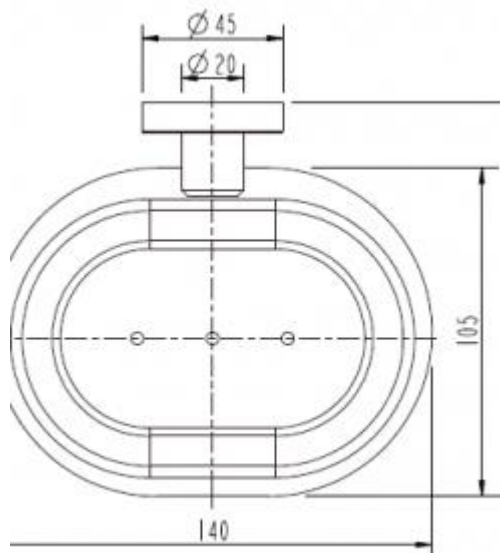

Ramsay

Soap Dish Chrome

www.harpersbathroom.com.au

The design of the Ramsay range can effortlessly blend with the most modern or the most simplistic of bathrooms with many colours to choose from.

- Chrome Plated Brass
- Easy installation
- 2 Colours to choose from

Product Code: 2411201317

Warranty

10 Year Warranty

See Full Warranty Terms & Conditions

Size and description are correct to the best of our ability, however, variations can occur and changes may be made without notice.