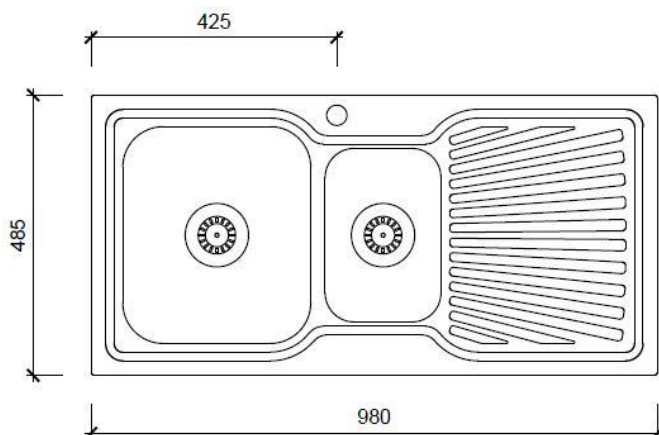

### Capacity:

First Bowl – 21 litres

Second Bowl – 10 litres

### Warranty:

5 Years

Product Code: 241120012

Product Code: 241120113

*Size and description are correct to the best of our ability, however, variations can occur and changes may be made without notice.*

*In some cases, slight variations of colour and/or size may be inherent in the material used or manufacturing process. Harper's Bathroom always recommends that the actual product be on site prior to start of job, so as to best gauge fit for installation and purpose. E&OE.*