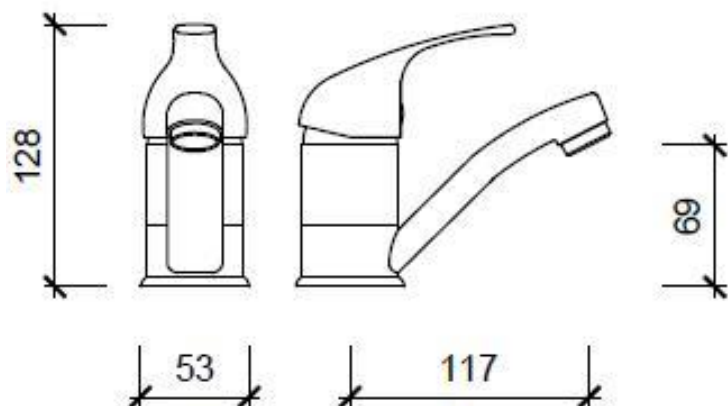

- WELS - 5 Star (6 Litres Per Minute)
- Standard 40mm Cartridge
- Solid Brass with Chrome Finish
- Swiveling Spout
- Flexible Tails

Product Code: 2406201313

Warranty

15 Year Replacement Warranty

For Full Terms & Conditions see Warranty Information Form

VIVIANCLIVE

Size and description are correct to the best of our ability, however, variations can occur and changes may be made without notice.

In some cases, slight variations of colour and/or size may be inherent in the material used or manufacturing process. Harper's Bathroom always recommends that the actual product be on site prior to start of job, so as to best gauge fit for installation and purpose. E&OE.