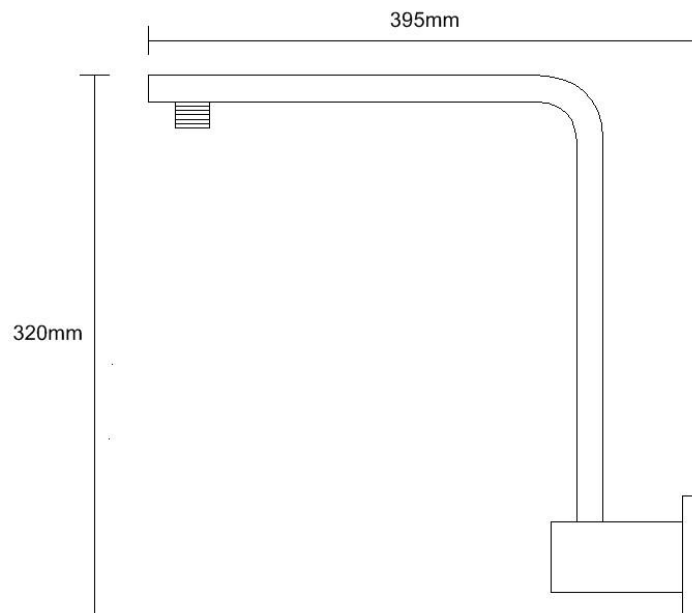

Cope Shower Arm

www.harperbathroom.com.au

Cope Shower Arm

The Cope Shower Arm is very modern and bulky in its design. It looks great with a large shower head that will complement its already vast appearance.

- Chrome Plated Brass

Warranty:

12 Month Warranty

Product Code: 20320142

Size and description are correct to the best of our ability, however, variations can occur and changes may be made without notice.

In some cases, slight variations of colour and/or size may be inherent in the material used or manufacturing process. Harper's Bathroom always recommends that the actual product be on site prior to start of job, so as to best gauge fit for installation and purpose. E&OE.