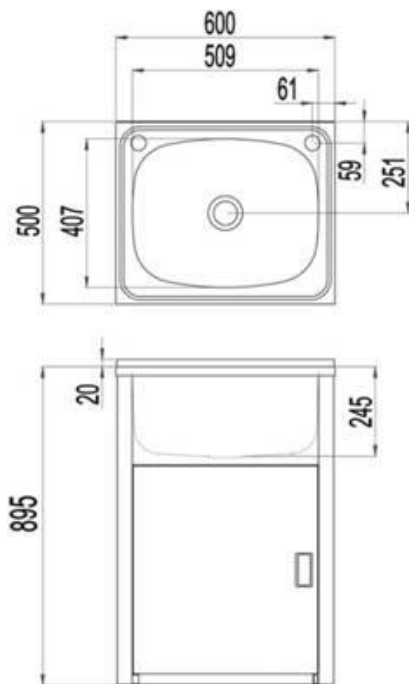

# Laundry Trough 45ltr

**Harper's Bathroom**  
*every bathroom, every budget*

[www.harperbathroom.com.au](http://www.harperbathroom.com.au)

## Laundry Troughs

- 304 Grade Stainless Steel
- 45L

### Includes

- Waste
- Plug/Strainer
- Chrome Cap
- Washing Machine Waste Piping
- Adjustable Feet

Product Code: 1566

*Size and description are correct to the best of our ability, however, variations can occur and changes may be made without notice.*