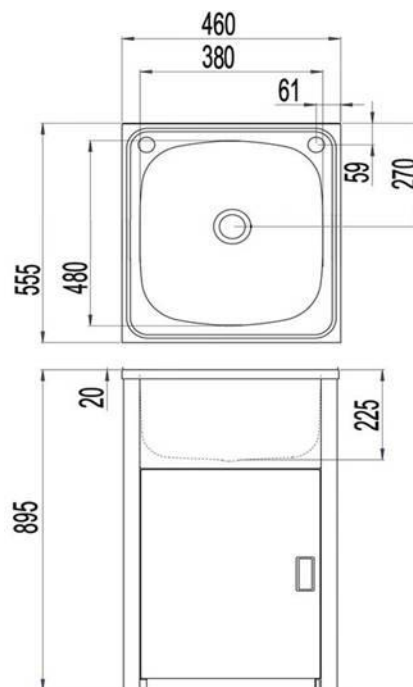

Laundry

Trough 35ltr

Harper's Bathroom
every bathroom, every budget

www.harpersbathroom.com.au

Laundry Troughs

- 304 Grade Stainless Steel
- 35L

Includes

- Waste
- Plug/Strainer
- Chrome Cap
- Washing Machine Waste Piping
- Adjustable Feet

Product Code: 1396

Size and description are correct to the best of our ability, however, variations can occur and changes may be made without notice.

In some cases, slight variations of colour and/or size may be inherent in the material used or manufacturing process. Harper's Bathroom always recommends that the actual product be on site prior to start of job, so as to best gauge fit for installation and purpose. E&OE.