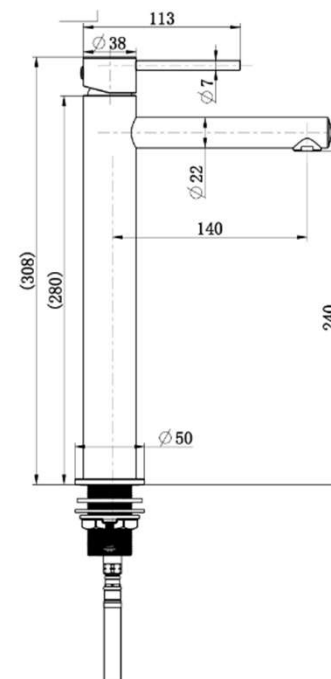

SPECIFICATIONS – STRM002BM

Star Mini High-Rise Basin Mixer – Brushed Bronze

Features

- WELS 6 Star, 4.5L/min
- Registration number T36545
- Made from solid brass
- Durable PVD finish
- European cartridge
- Pex split resistant hoses
- 1yr parts and labour warranty
- Lifetime replacement warranty including finish

Cleaning & Care

- Regularly clean with mild soapy water
- Do not use harsh detergents, bleach or abrasive cleaners
- The use of any unsuitable cleaning products may damage the surface
- Refer to installation guide for correct installation
- Check for any product defects prior to installation