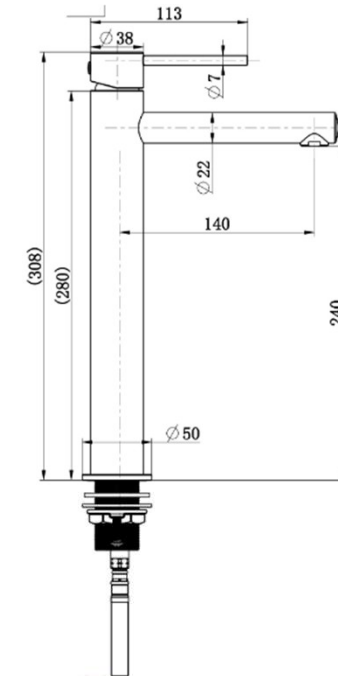

SPECIFICATIONS – STRM002AB

Star Mini High-Rise Basin Mixer – Antique Brass

Features

- WELS 6 Star, 4.5L/min
- Registration number T36545
- Made from solid brass
- Durable Electroplated finish
- European cartridge
- Pex split resistant hoses
- 1yr parts and labour warranty
- Lifetime replacement warranty including finish

Cleaning & Care

- Regularly clean with mild soapy water
- Do not use harsh detergents, bleach or abrasive cleaners
- The use of any unsuitable cleaning products may damage the surface
- Refer to installation guide for correct installation
- Check for any product defects prior to installation
- Subtle irregularities in colour, tone and finish reflect the hand finished nature of the electroplated coating used on our Antique brass range and should be embraced.