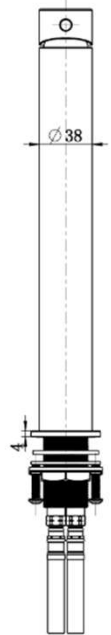

SPECIFICATIONS – STRM002BC

Star Mini High-Rise Basin Mixer – Brushed Chrome

Features

- WELS 6 Star, 4.5L/min
- Registration number T36545
- Made from solid brass
- Durable Electroplated finish
- European cartridge
- Pex split resistant hoses
- 1yr parts and labour warranty
- Lifetime replacement warranty including finish

Cleaning & Care

- Regularly clean with mild soapy water
- Do not use harsh detergents, bleach or abrasive cleaners
- The use of any unsuitable cleaning products may damage the surface
- Refer to installation guide for correct installation
- Check for any product defects prior to installation