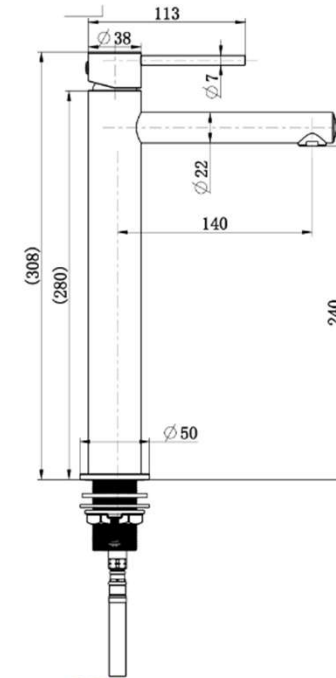

SPECIFICATIONS – STRM002BC

Star Mini High-Rise Basin Mixer – Brushed Chrome

Features

- WELS 6 Star, 4.5L/min
- Registration number T36545
- Made from solid brass
- Durable Electroplated finish
- European cartridge
- Pex split resistant hoses
- 1yr parts and labour warranty
- Lifetime replacement warranty including finish

Cleaning & Care

- Regularly clean with mild soapy water
- Do not use harsh detergents, bleach or abrasive cleaners
- The use of any unsuitable cleaning products may damage the surface
- Refer to installation guide for correct installation
- Check for any product defects prior to installation