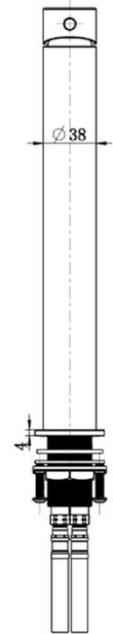

SPECIFICATIONS – STRM002BK

Star Mini High-Rise Basin Mixer – Matt Black

Features

- WELS 6 Star, 4.5L/min
- Registration number T36545
- Made from solid brass
- Durable Electroplated finish
- European cartridge
- Pex split resistant hoses
- 1yr parts and labour warranty
- Lifetime replacement warranty including finish

Cleaning & Care

- Regularly clean with mild soapy water
- Do not use harsh detergents, bleach or abrasive cleaners
- The use of any unsuitable cleaning products may damage the surface
- Refer to installation guide for correct installation
- Check for any product defects prior to installation