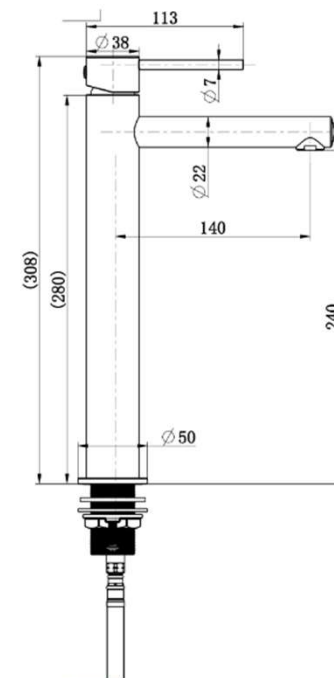

SPECIFICATIONS – STRM002DS

Star Mini High-Rise Basin Mixer – Dusk

Features

Anti Fingerprint

- WELS 6 Star, 4.5L/min
- Registration number T36545
- Made from solid brass
- Durable PVD finish
- European cartridge
- Pex split resistant hoses
- 1yr parts and labour warranty
- Lifetime replacement warranty including finish

Cleaning & Care

- Regularly clean with mild soapy water
- Do not use harsh detergents, bleach or abrasive cleaners
- The use of any unsuitable cleaning products may damage the surface
- Refer to installation guide for correct installation
- Check for any product defects prior to installation
- Subtle irregularities in colour, tone and finish reflect the hand finished nature of the electroplated coating used on our Antique brass range and should be embraced.