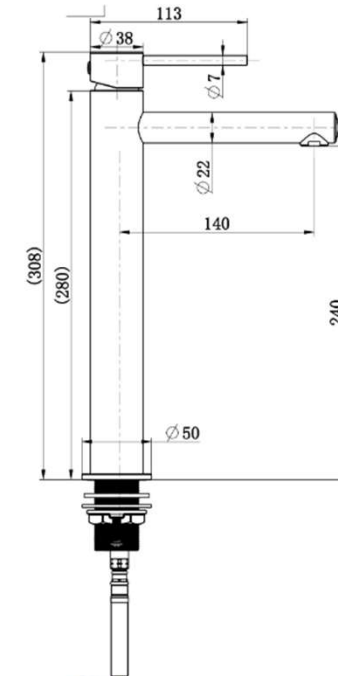

SPECIFICATIONS – STRM002BN

Star Mini High-Rise Basin Mixer – Brushed Nickel

Features

- WELS 6 Star, 4.5L/min
- Registration number T36545
- Made from solid brass
- Durable PVD finish
- European cartridge
- Pex split resistant hoses
- 1yr parts and labour warranty
- Lifetime replacement warranty including finish

Cleaning & Care

- Regularly clean with mild soapy water
- Do not use harsh detergents, bleach or abrasive cleaners
- The use of any unsuitable cleaning products may damage the surface
- Refer to installation guide for correct installation
- Check for any product defects prior to installation