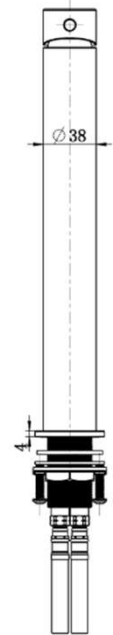

SPECIFICATIONS – STRM002GM

Star Mini High-Rise Basin Mixer – Gunmetal

Features

- WELS 6 Star, 4.5L/min
- Registration number T36545
- Made from solid brass
- Durable Electroplated finish
- European cartridge
- Pex split resistant hoses
- 1yr parts and labour warranty
- Lifetime replacement warranty including finish

Cleaning & Care

- Regularly clean with mild soapy water
- Do not use harsh detergents, bleach or abrasive cleaners
- The use of any unsuitable cleaning products may damage the surface
- Refer to installation guide for correct installation
- Check for any product defects prior to installation