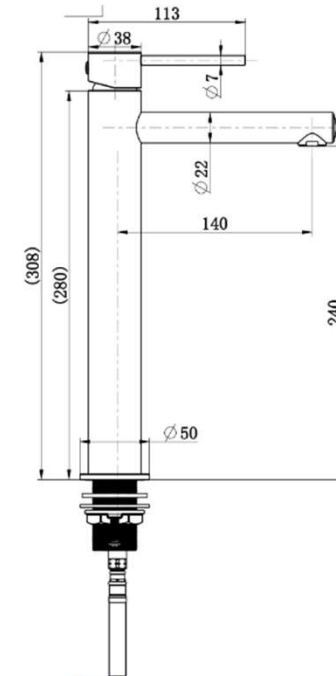

SPECIFICATIONS – STRM002PB

Star Mini High-Rise Basin Mixer – Polished Brass

Features

- WELS 6 Star, 4.5L/min
- Registration number T36545
- Made from solid brass
- Durable PVD finish
- European cartridge
- Pex split resistant hoses
- 1yr parts and labour warranty
- Lifetime replacement warranty including finish

Cleaning & Care

- Regularly clean with mild soapy water
- Do not use harsh detergents, bleach or abrasive cleaners
- The use of any unsuitable cleaning products may damage the surface
- Refer to installation guide for correct installation
- Check for any product defects prior to installation