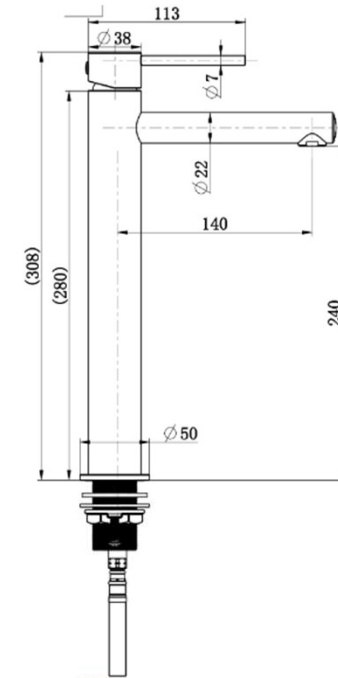

SPECIFICATIONS – STRM002

Star Mini High-Rise Basin Mixer – Chrome

Features

- WELS 6 Star, 4.5L/min
- Registration number T36545
- Made from solid brass
- Durable Electroplated finish
- European cartridge
- Pex split resistant hoses
- 1yr parts and labour warranty
- Lifetime replacement warranty including finish

Cleaning & Care

- Regularly clean with mild soapy water
- Do not use harsh detergents, bleach or abrasive cleaners
- The use of any unsuitable cleaning products may damage the surface
- Refer to installation guide for correct installation
- Check for any product defects prior to installation