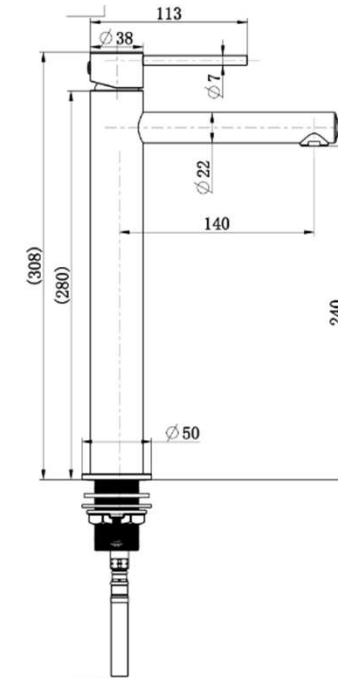

SPECIFICATIONS – STRM002GM

Star Mini High-Rise Basin Mixer – Gunmetal

Features

- WELS 6 Star, 4.5L/min
- Registration number T36545
- Made from solid brass
- Durable Electroplated finish
- European cartridge
- Pex split resistant hoses
- 1yr parts and labour warranty
- Lifetime replacement warranty including finish

Cleaning & Care

- Regularly clean with mild soapy water
- Do not use harsh detergents, bleach or abrasive cleaners
- The use of any unsuitable cleaning products may damage the surface
- Refer to installation guide for correct installation
- Check for any product defects prior to installation