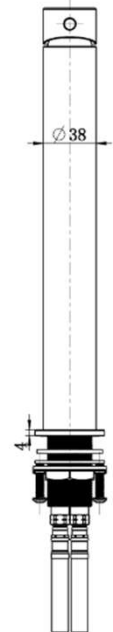

SPECIFICATIONS – STRM002BN

Star Mini High-Rise Basin Mixer – Brushed Nickel

Features

- WELS 6 Star, 4.5L/min
- Registration number T36545
- Made from solid brass
- Durable PVD finish
- European cartridge
- Pex split resistant hoses
- 1yr parts and labour warranty
- Lifetime replacement warranty including finish

Cleaning & Care

- Regularly clean with mild soapy water
- Do not use harsh detergents, bleach or abrasive cleaners
- The use of any unsuitable cleaning products may damage the surface
- Refer to installation guide for correct installation
- Check for any product defects prior to installation