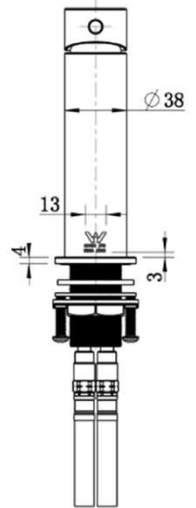

SPECIFICATIONS – STRM001BC

Star Mini Basin Mixer – Brushed Chrome

Features

- WELS 6 Star, 4.5L/min
- Registration number T36543
- Made from solid brass
- Durable Electroplated finish
- European cartridge
- Pex split resistant hoses
- 1yr parts and labour warranty
- Lifetime replacement warranty including finish

Cleaning & Care

- Regularly clean with mild soapy water
- Do not use harsh detergents, bleach or abrasive cleaners
- The use of any unsuitable cleaning products may damage the surface
- Refer to installation guide for correct installation
- Check for any product defects prior to installation