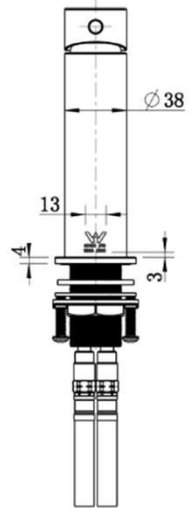

SPECIFICATIONS – STRM001AB

Star Mini Basin Mixer – Antique Brass

Features

- WELS 6 Star, 4.5L/min
- Registration number T36543
- Made from solid brass
- Durable Electroplated finish
- European cartridge
- Pex split resistant hoses
- 1yr parts and labour warranty
- Lifetime replacement warranty including finish

Cleaning & Care

- Regularly clean with mild soapy water
- Do not use harsh detergents, bleach or abrasive cleaners
- The use of any unsuitable cleaning products may damage the surface
- Refer to installation guide for correct installation
- Check for any product defects prior to installation
- Subtle irregularities in colour, tone and finish reflect the hand finished nature of the electroplated coating used on our Antique brass range and should be embraced.