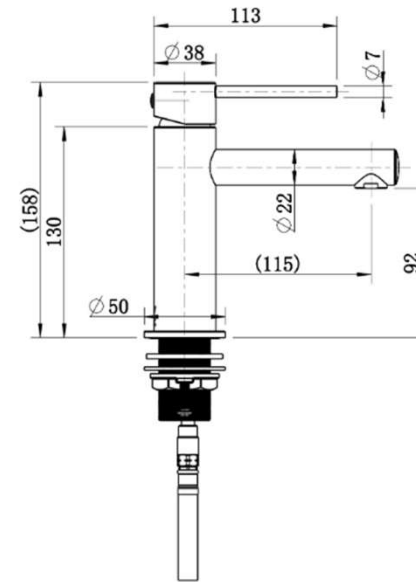

SPECIFICATIONS – STRM001PB

Star Mini Basin Mixer – Polished Brass

Features

- WELS 6 Star, 4.5L/min
- Registration number T36543
- Made from solid brass
- Durable PVD finish
- European cartridge
- Pex split resistant hoses
- 1yr parts and labour warranty
- Lifetime replacement warranty including finish

Cleaning & Care

- Regularly clean with mild soapy water
- Do not use harsh detergents, bleach or abrasive cleaners
- The use of any unsuitable cleaning products may damage the surface
- Refer to installation guide for correct installation
- Check for any product defects prior to installation