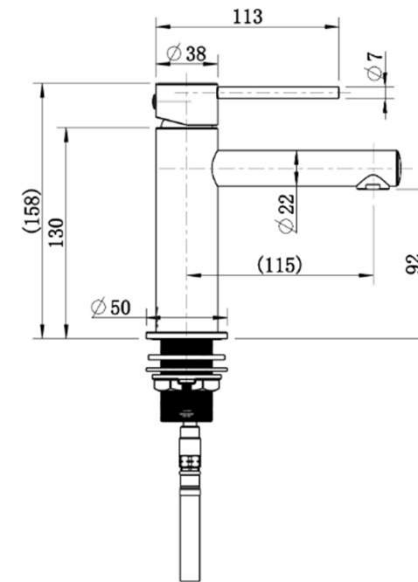

SPECIFICATIONS – STRM001

Star Mini Basin Mixer - Chrome

Features

- WELS 6 Star, 4.5L/min
- Registration number T36543
- Made from solid brass
- Durable Electroplated finish
- European cartridge
- Pex split resistant hoses
- 1yr parts and labour warranty
- Lifetime replacement warranty including finish

Available in

SPECIFICATIONS – STRM001BC

Star Mini Basin Mixer – Brushed Chrome

Features

- WELS 6 Star, 4.5L/min
- Registration number T36543
- Made from solid brass
- Durable Electroplated finish
- European cartridge
- Pex split resistant hoses
- 1yr parts and labour warranty
- Lifetime replacement warranty including finish