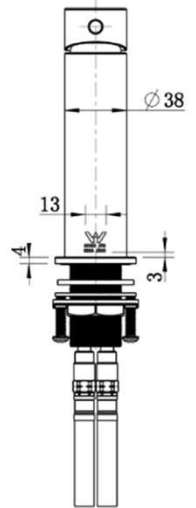

SPECIFICATIONS – STRM001BM

Star Mini Basin Mixer – Brushed Bronze

Features

- WELS 6 Star, 4.5L/min
- Registration number T36543
- Made from solid brass
- Durable PVD finish
- European cartridge
- Pex split resistant hoses
- 1yr parts and labour warranty
- Lifetime replacement warranty including finish

Cleaning & Care

- Regularly clean with mild soapy water
- Do not use harsh detergents, bleach or abrasive cleaners
- The use of any unsuitable cleaning products may damage the surface
- Refer to installation guide for correct installation
- Check for any product defects prior to installation