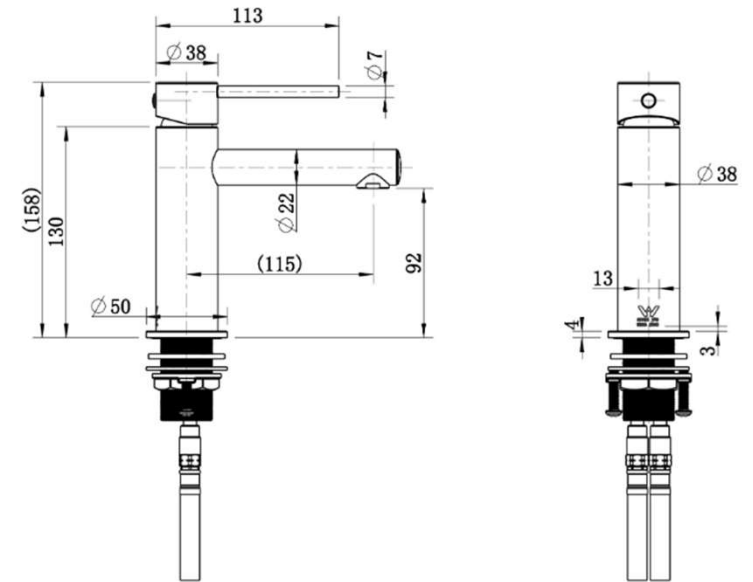

SPECIFICATIONS – STRM001BK

Star Mini Basin Mixer - Chrome

Features

- WELS 6 Star, 4.5L/min
- Registration number T36543
- Made from solid brass
- Durable Electroplated finish
- European cartridge
- Pex split resistant hoses
- 1yr parts and labour warranty
- Lifetime replacement warranty including finish

Cleaning & Care

- Regularly clean with mild soapy water
- Do not use harsh detergents, bleach or abrasive cleaners
- The use of any unsuitable cleaning products may damage the surface
- Refer to installation guide for correct installation
- Check for any product defects prior to installation