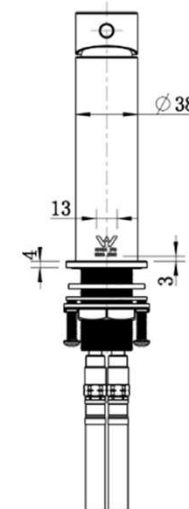

SPECIFICATIONS – STRM001DS

Star Mini Basin Mixer – Dusk

Features

Anti Fingerprint

- WELS 6 Star, 4.5L/min
- Registration number T36543
- Made from solid brass
- Durable PVD finish
- European cartridge
- Pex split resistant hoses
- 1yr parts and labour warranty
- Lifetime replacement warranty including finish

Cleaning & Care

- Regularly clean with mild soapy water
- Do not use harsh detergents, bleach or abrasive cleaners
- The use of any unsuitable cleaning products may damage the surface
- Refer to installation guide for correct installation
- Check for any product defects prior to installation