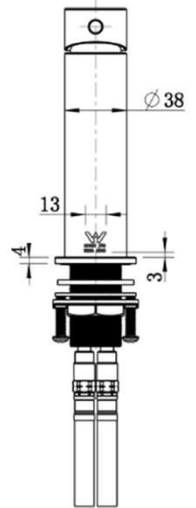

SPECIFICATIONS – STRM001BN

Star Mini Basin Mixer – Brushed Nickel

Features

- WELS 6 Star, 4.5L/min
- Registration number T36543
- Made from solid brass
- Durable PVD finish
- European cartridge
- Pex split resistant hoses
- 1yr parts and labour warranty
- Lifetime replacement warranty including finish

Cleaning & Care

- Regularly clean with mild soapy water
- Do not use harsh detergents, bleach or abrasive cleaners
- The use of any unsuitable cleaning products may damage the surface
- Refer to installation guide for correct installation
- Check for any product defects prior to installation