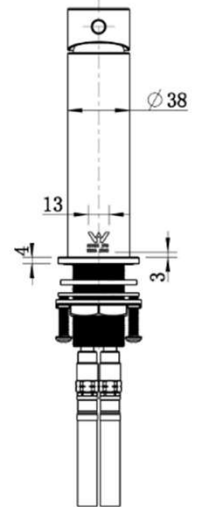

SPECIFICATIONS – STRM001

Star Mini Basin Mixer - Chrome

Features

- WELS 6 Star, 4.5L/min
- Registration number T36543
- Made from solid brass
- Durable Electroplated finish
- European cartridge
- Pex split resistant hoses
- 1yr parts and labour warranty
- Lifetime replacement warranty including finish

Available in

SPECIFICATIONS – STRM001BC

Star Mini Basin Mixer – Brushed Chrome

Features

- WELS 6 Star, 4.5L/min
- Registration number T36543
- Made from solid brass
- Durable Electroplated finish
- European cartridge
- Pex split resistant hoses
- 1yr parts and labour warranty
- Lifetime replacement warranty including finish