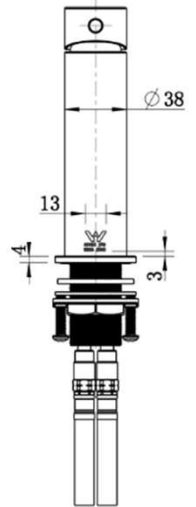

SPECIFICATIONS – STRM001GM

Star Mini Basin Mixer – Gunmetal

Features

- WELS 6 Star, 4.5L/min
- Registration number T36543
- Made from solid brass
- Durable Electroplated finish
- European cartridge
- Pex split resistant hoses
- 1yr parts and labour warranty
- Lifetime replacement warranty including finish

Cleaning & Care

- Regularly clean with mild soapy water
- Do not use harsh detergents, bleach or abrasive cleaners
- The use of any unsuitable cleaning products may damage the surface
- Refer to installation guide for correct installation
- Check for any product defects prior to installation