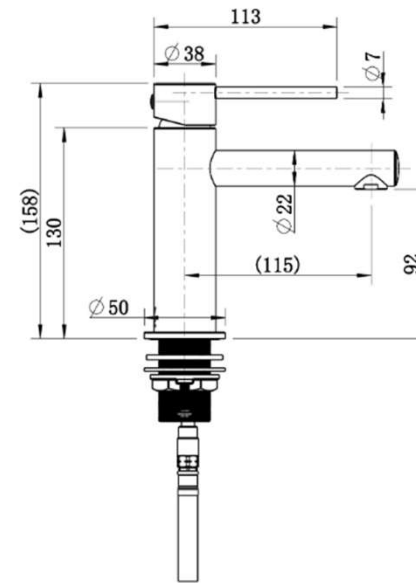

SPECIFICATIONS – STRM001BM

Star Mini Basin Mixer – Brushed Bronze

Features

- WELS 6 Star, 4.5L/min
- Registration number T36543
- Made from solid brass
- Durable PVD finish
- European cartridge
- Pex split resistant hoses
- 1yr parts and labour warranty
- Lifetime replacement warranty including finish

Cleaning & Care

- Regularly clean with mild soapy water
- Do not use harsh detergents, bleach or abrasive cleaners
- The use of any unsuitable cleaning products may damage the surface
- Refer to installation guide for correct installation
- Check for any product defects prior to installation