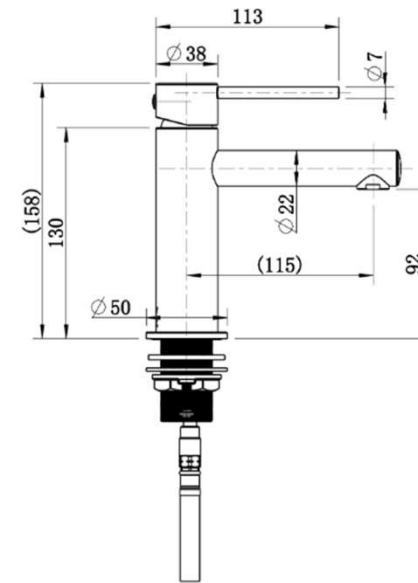

SPECIFICATIONS – STRM001BC

Star Mini Basin Mixer – Brushed Chrome

Features

- WELS 6 Star, 4.5L/min
- Registration number T36543
- Made from solid brass
- Durable Electroplated finish
- European cartridge
- Pex split resistant hoses
- 1yr parts and labour warranty
- Lifetime replacement warranty including finish

Cleaning & Care

- Regularly clean with mild soapy water
- Do not use harsh detergents, bleach or abrasive cleaners
- The use of any unsuitable cleaning products may damage the surface
- Refer to installation guide for correct installation
- Check for any product defects prior to installation