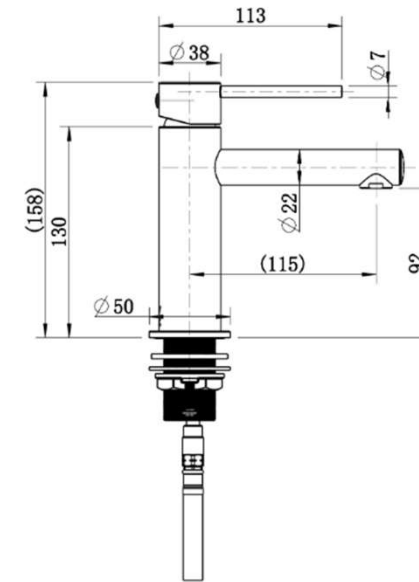

SPECIFICATIONS – STRM001GM

Star Mini Basin Mixer – Gunmetal

Features

- WELS 6 Star, 4.5L/min
- Registration number T36543
- Made from solid brass
- Durable Electroplated finish
- European cartridge
- Pex split resistant hoses
- 1yr parts and labour warranty
- Lifetime replacement warranty including finish

Cleaning & Care

- Regularly clean with mild soapy water
- Do not use harsh detergents, bleach or abrasive cleaners
- The use of any unsuitable cleaning products may damage the surface
- Refer to installation guide for correct installation
- Check for any product defects prior to installation