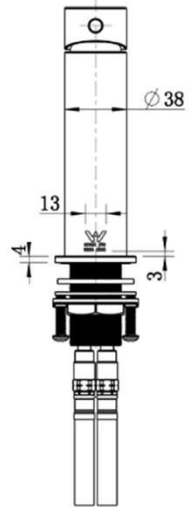

SPECIFICATIONS – STRM001PB

Star Mini Basin Mixer – Polished Brass

Features

- WELS 6 Star, 4.5L/min
- Registration number T36543
- Made from solid brass
- Durable PVD finish
- European cartridge
- Pex split resistant hoses
- 1yr parts and labour warranty
- Lifetime replacement warranty including finish

Cleaning & Care

- Regularly clean with mild soapy water
- Do not use harsh detergents, bleach or abrasive cleaners
- The use of any unsuitable cleaning products may damage the surface
- Refer to installation guide for correct installation
- Check for any product defects prior to installation