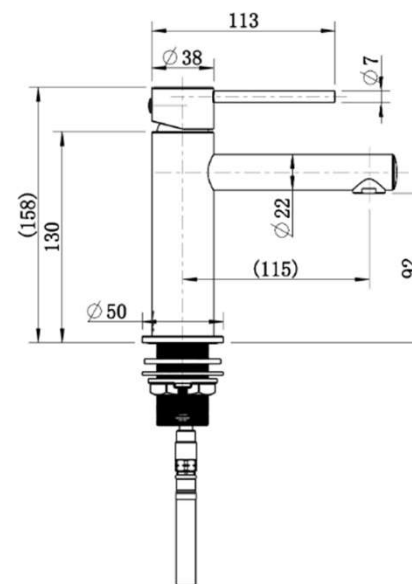

Available in

SPECIFICATIONS – STRM001AB

Star Mini Basin Mixer – Antique Brass

Features

- WELS 6 Star, 4.5L/min
- Registration number T36543
- Made from solid brass
- Durable Electroplated finish
- European cartridge
- Pex split resistant hoses
- 1yr parts and labour warranty
- Lifetime replacement warranty including finish