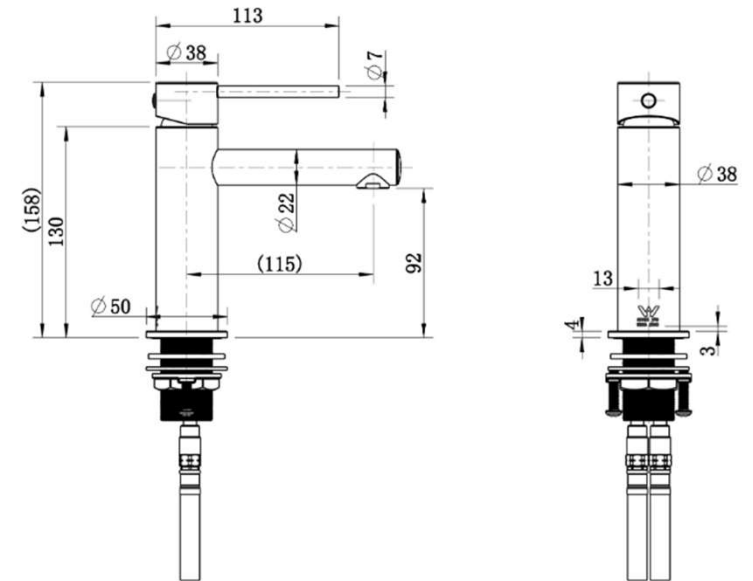

Available in

SPECIFICATIONS – STRM001CM

Star Mini Basin Mixer - Champagne

Features

- WELS 6 Star, 4.5L/min
- Registration number T36543
- Made from solid brass
- Durable PVD finish
- European cartridge
- Pex split resistant hoses
- 1yr parts and labour warranty
- Lifetime replacement warranty including finish