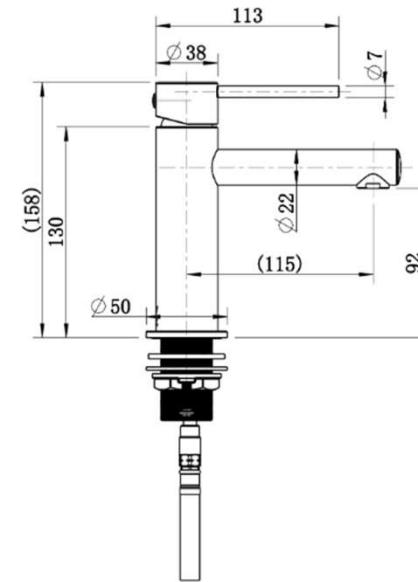

SPECIFICATIONS – STRM001AB

Star Mini Basin Mixer – Antique Brass

Features

- WELS 6 Star, 4.5L/min
- Registration number T36543
- Made from solid brass
- Durable Electroplated finish
- European cartridge
- Pex split resistant hoses
- 1yr parts and labour warranty
- Lifetime replacement warranty including finish

Cleaning & Care

- Regularly clean with mild soapy water
- Do not use harsh detergents, bleach or abrasive cleaners
- The use of any unsuitable cleaning products may damage the surface
- Refer to installation guide for correct installation
- Check for any product defects prior to installation
- Subtle irregularities in colour, tone and finish reflect the hand finished nature of the electroplated coating used on our Antique brass range and should be embraced.