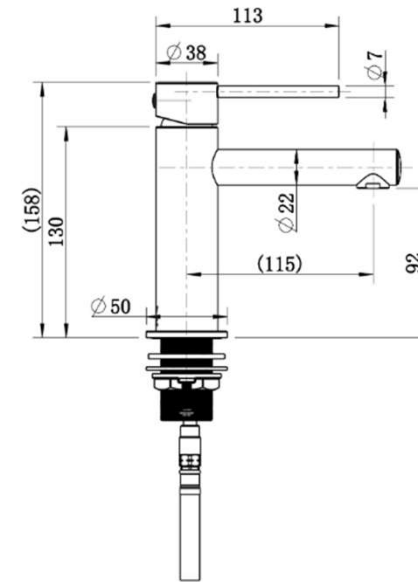

SPECIFICATIONS – STRM001BN

Star Mini Basin Mixer – Brushed Nickel

Features

- WELS 6 Star, 4.5L/min
- Registration number T36543
- Made from solid brass
- Durable PVD finish
- European cartridge
- Pex split resistant hoses
- 1yr parts and labour warranty
- Lifetime replacement warranty including finish

Cleaning & Care

- Regularly clean with mild soapy water
- Do not use harsh detergents, bleach or abrasive cleaners
- The use of any unsuitable cleaning products may damage the surface
- Refer to installation guide for correct installation
- Check for any product defects prior to installation