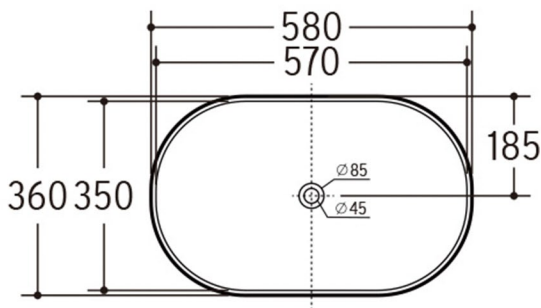

KENSINGTON CERAMIC

Matte White Fluted Basin

Above Counter Collection

Product Information

Code	OT5836MW
Size	580x360x100mm
Mounting	Above Counter
Features	French Fluted Detail Design Matte White Finish Oval Shape
Gross Weight	Approximately 10.7 kg

** Waste not included **

Top View

Side View

Note: Due to the nature of the material, dimensions should be used only as a guide, each sink can vary 1-2%. It is recommended that the sink is measured on site before cabinetry is built.