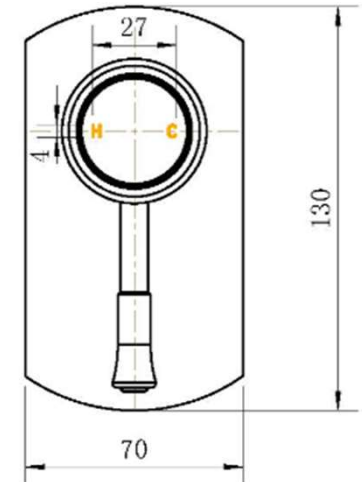

SPECIFICATIONS – MON008BKTRIM

Montpellier Shower Mixer Trim kit – Matt Black

Features

- Made from solid brass
- Durable Electroplated finish
- Trim kit only – Body sold separately
- 1yr parts and labour warranty
- LIFETIME replacement warranty including finish

Cleaning & Care

- Regularly clean with mild soapy water
- Do not use harsh detergents, bleach or abrasive cleaners
- The use of any unsuitable cleaning products may damage the surface
- Refer to installation guide for correct installation
- Check for any product defects prior to installation

Available in