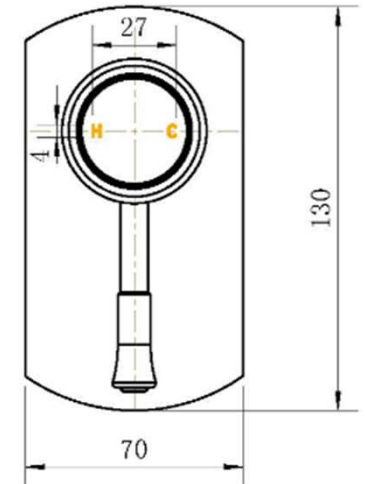

SPECIFICATIONS – MON008BNTRIM

Montpellier Shower Mixer Trim kit – Brushed Nickel

Features

- Made from solid brass
- Durable PVD finish
- Trim kit only – Body sold separately
- 1yr parts and labour warranty
- LIFETIME replacement warranty including finish

Cleaning & Care

- Regularly clean with mild soapy water
- Do not use harsh detergents, bleach or abrasive cleaners
- The use of any unsuitable cleaning products may damage the surface
- Refer to installation guide for correct installation
- Check for any product defects prior to installation