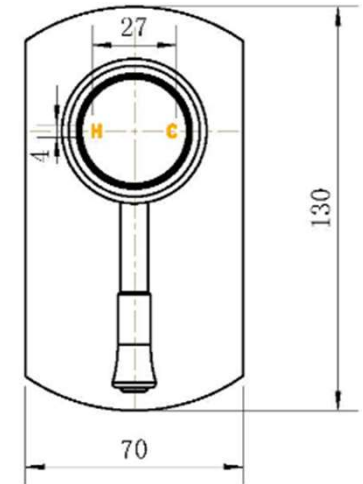

SPECIFICATIONS – MON008TRIM

Montpellier Shower Mixer Trim kit – Chrome

Features

- Made from solid brass
- Durable Electroplated finish
- Trim kit only – Body sold separately
- 1yr parts and labour warranty
- LIFETIME replacement warranty including finish

Cleaning & Care

- Regularly clean with mild soapy water
- Do not use harsh detergents, bleach or abrasive cleaners
- The use of any unsuitable cleaning products may damage the surface
- Refer to installation guide for correct installation
- Check for any product defects prior to installation

Available in