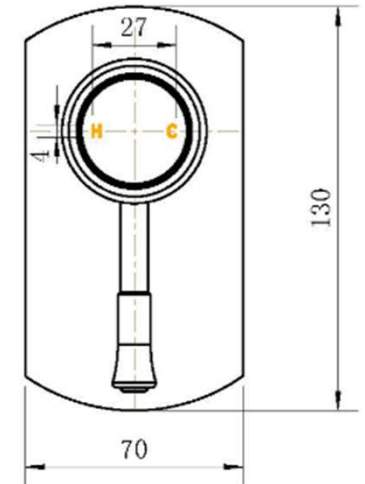

SPECIFICATIONS – MON008BMTRIM

Montpellier Shower Mixer Trim kit – Brushed Bronze

Features

- Made from solid brass
- Durable PVD finish
- Trim kit only – Body sold separately
- 1yr parts and labour warranty
- LIFETIME replacement warranty including finish

Cleaning & Care

- Regularly clean with mild soapy water
- Do not use harsh detergents, bleach or abrasive cleaners
- The use of any unsuitable cleaning products may damage the surface
- Refer to installation guide for correct installation
- Check for any product defects prior to installation