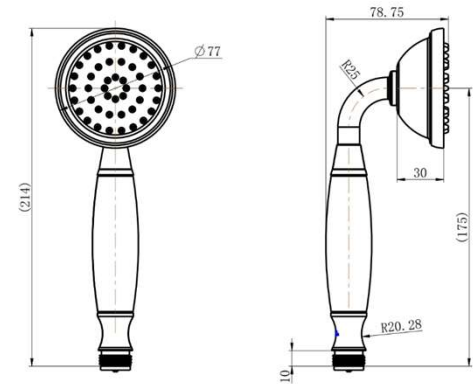

SPECIFICATIONS – BOR015BN

Bordeaux Handpiece – Brushed Nickel

Features

- WELS 3 Star, 9L/min
- Registration number S17483
- Made from solid brass
- Durable PVD finish
- 1yr parts and labour warranty
- 15 years replacement warranty including finish

Cleaning & Care

- Regularly clean with mild soapy water
- Do not use harsh detergents, bleach or abrasive cleaners
- The use of any unsuitable cleaning products may damage the surface
- Refer to installation guide for correct installation
- Check for any product defects prior to installation

Available in