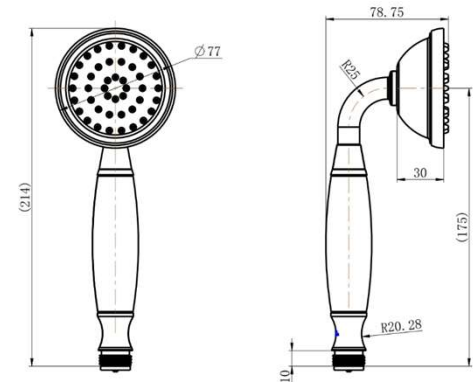

SPECIFICATIONS – BOR015BK

Bordeaux Handpiece - Chrome

Features

- WELS 3 Star, 9L/min
- Registration number S17483
- Made from solid brass
- Durable Electroplated finish
- 1yr parts and labour warranty
- 15 years replacement warranty including finish

Cleaning & Care

- Regularly clean with mild soapy water
- Do not use harsh detergents, bleach or abrasive cleaners
- The use of any unsuitable cleaning products may damage the surface
- Refer to installation guide for correct installation
- Check for any product defects prior to installation