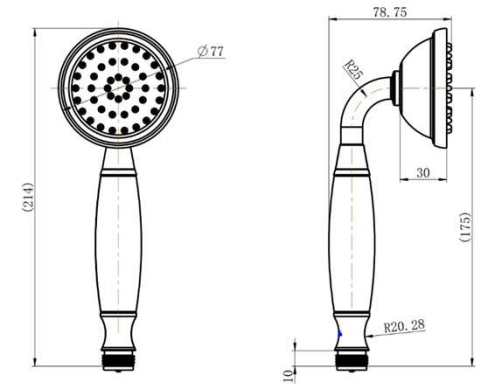

SPECIFICATIONS – BOR015

Bordeaux Handpiece - Chrome

Features

- WELS 3 Star, 9L/min
- Registration number S17483
- Made from solid brass
- Durable Electroplated finish
- 1yr parts and labour warranty
- 15 years replacement warranty including finish

Cleaning & Care

- Regularly clean with mild soapy water
- Do not use harsh detergents, bleach or abrasive cleaners
- The use of any unsuitable cleaning products may damage the surface
- Refer to installation guide for correct installation
- Check for any product defects prior to installation

Available in