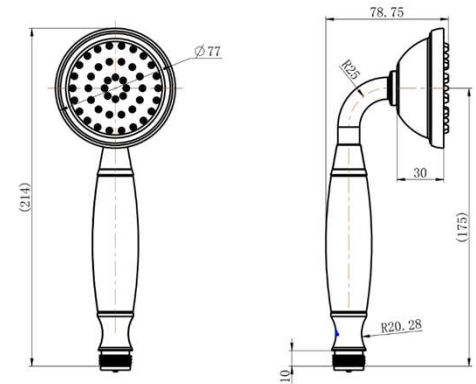

SPECIFICATIONS – BOR015BM

Bordeaux Handpiece – Brushed Bronze

Features

- WELS 3 Star, 9L/min
- Registration number S17483
- Made from solid brass
- Durable PVD finish
- 1yr parts and labour warranty
- 15 years replacement warranty including finish

Cleaning & Care

- Regularly clean with mild soapy water
- Do not use harsh detergents, bleach or abrasive cleaners
- The use of any unsuitable cleaning products may damage the surface
- Refer to installation guide for correct installation
- Check for any product defects prior to installation

Available in