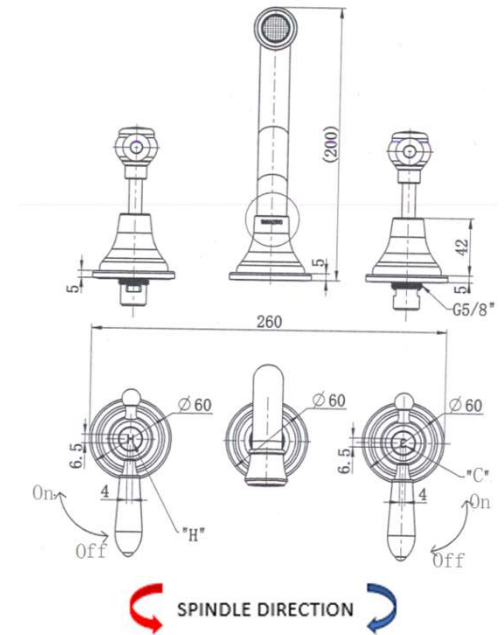

SPECIFICATIONS – BOR007BM

Bordeaux Wall Spa & Sink Set – Brushed Bronze

Features

- WELS 5 Star, 6L/min
- Registration number T36260
- Made from solid brass
- Durable PVD finish
- European cartridge
- 1yr parts and labour warranty
- LIFETIME replacement warranty including finish

Cleaning & Care

- Regularly clean with mild soapy water
- Do not use harsh detergents, bleach or abrasive cleaners
- The use of any unsuitable cleaning products may damage the surface
- Refer to installation guide for correct installation
- Check for any product defects prior to installation