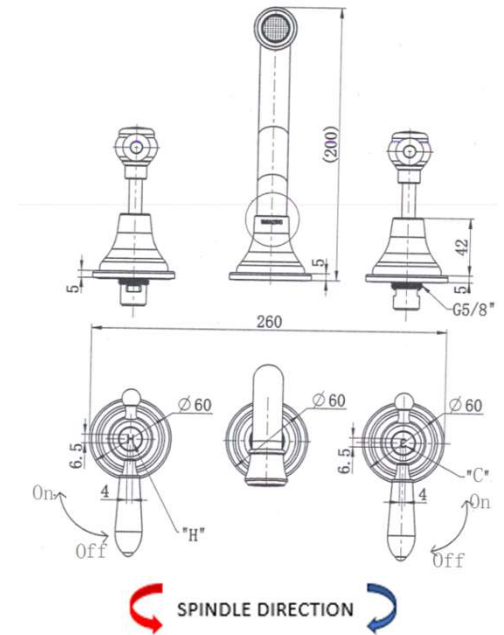

SPECIFICATIONS – BOR007

Bordeaux Wall Spa & Sink Set - Chrome

Features

- WELS 5 Star, 6L/min
- Registration number T36260
- Made from solid brass
- Durable Electroplated finish
- European cartridge
- 1yr parts and labour warranty
- LIFETIME replacement warranty including finish

Available in

SPECIFICATIONS – BOR007BK

Bordeaux Wall Spa & Sink Set – Matt Black

Features

- WELS 5 Star, 6L/min
- Registration number T36260
- Made from solid brass
- Durable Electroplated finish
- European cartridge
- 1yr parts and labour warranty
- LIFETIME replacement warranty including finish

Available in

SPECIFICATIONS – BOR007BN

Bordeaux Wall Spa & Sink Set – Brushed Nickel

Features

- WELS 5 Star, 6L/min
- Registration number T36260
- Made from solid brass
- Durable PVD finish
- European cartridge
- 1yr parts and labour warranty
- LIFETIME replacement warranty including finish