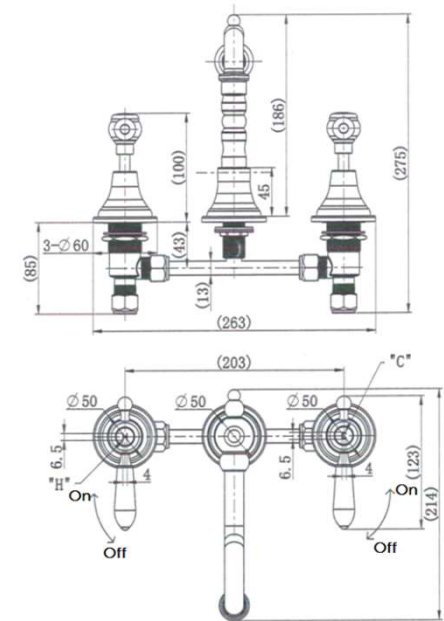

SPECIFICATIONS – BOR001-1BM

Bordeaux Basin Set – Brushed Bronze

Features

- WELS 5 Star, 6L/min
- Registration number T35481
- Made from solid brass
- Durable PVD finish
- European cartridge
- 1yr parts and labour warranty
- 15 years replacement warranty including finish