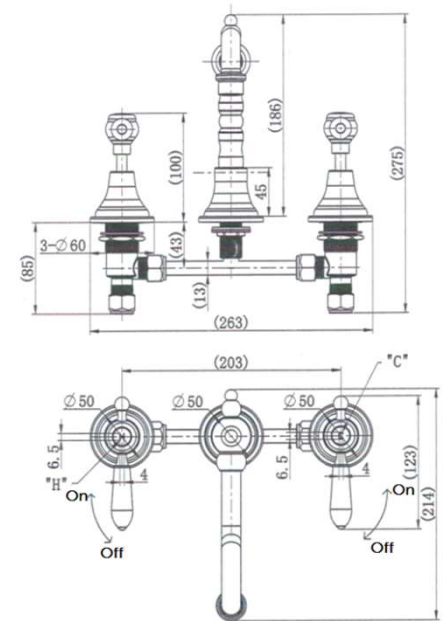

SPECIFICATIONS – BOR001-1

Bordeaux Basin Set – Chrome

Features

- WELS 5 Star, 6L/min
- Registration number T35481
- Made from solid brass
- Durable Electroplated finish
- European cartridge
- 1yr parts and labour warranty
- 15 years replacement warranty including finish

Available in

SPECIFICATIONS – BOR001-1BK

Bordeaux Basin Set – Matt Black

Features

- WELS 5 Star, 6L/min
- Registration number T35481
- Made from solid brass
- Durable Electroplated finish
- European cartridge
- 1yr parts and labour warranty
- 15 years replacement warranty including finish