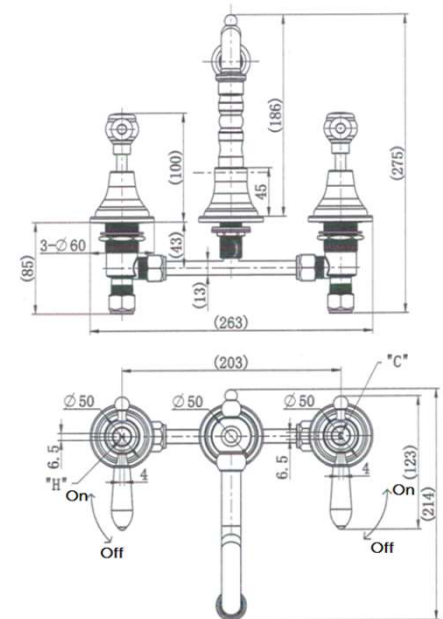

SPECIFICATIONS – BOR001-1BN

Bordeaux Basin Set – Brushed Nickel

Features

- WELS 5 Star, 6L/min
- Registration number T35481
- Made from solid brass
- Durable PVD finish
- European cartridge
- 1yr parts and labour warranty
- 15 years replacement warranty including finish

Cleaning & Care

- Regularly clean with mild soapy water
- Do not use harsh detergents, bleach or abrasive cleaners
- The use of any unsuitable cleaning products may damage the surface
- Refer to installation guide for correct installation
- Check for any product defects prior to installation