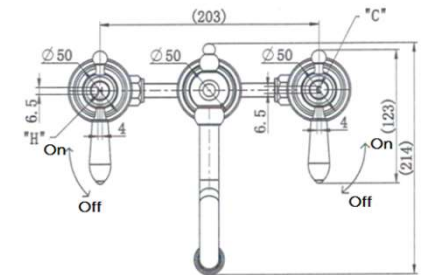

SPECIFICATIONS – BOR001-1

Bordeaux Basin Set – Chrome

Features

- WELS 5 Star, 6L/min
- Registration number T35481
- Made from solid brass
- Durable Electroplated finish
- European cartridge
- 1yr parts and labour warranty
- 15 years replacement warranty including finish

Available in

SPECIFICATIONS – BOR001-1BK

Bordeaux Basin Set – Matt Black

Features

- WELS 5 Star, 6L/min
- Registration number T35481
- Made from solid brass
- Durable Electroplated finish
- European cartridge
- 1yr parts and labour warranty
- 15 years replacement warranty including finish