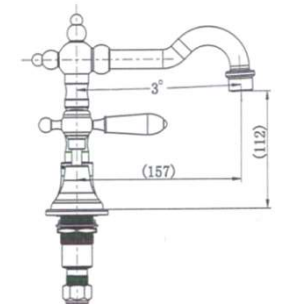

SPECIFICATIONS – BOR001-1

Bordeaux Basin Set – Chrome

Features

- WELS 5 Star, 6L/min
- Registration number T35481
- Made from solid brass
- Durable Electroplated finish
- European cartridge
- 1yr parts and labour warranty
- 15 years replacement warranty including finish

Available in

SPECIFICATIONS – BOR001-1BK

Bordeaux Basin Set – Matt Black

Features

- WELS 5 Star, 6L/min
- Registration number T35481
- Made from solid brass
- Durable Electroplated finish
- European cartridge
- 1yr parts and labour warranty
- 15 years replacement warranty including finish