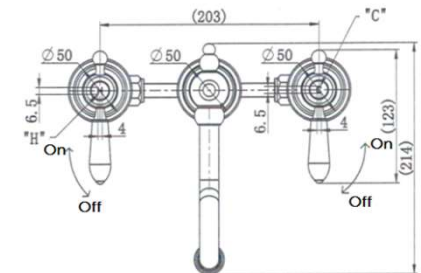

SPECIFICATIONS – BOR001-1BN

Bordeaux Basin Set – Brushed Nickel

Features

- WELS 5 Star, 6L/min
- Registration number T35481
- Made from solid brass
- Durable PVD finish
- European cartridge
- 1yr parts and labour warranty
- 15 years replacement warranty including finish

Cleaning & Care

- Regularly clean with mild soapy water
- Do not use harsh detergents, bleach or abrasive cleaners
- The use of any unsuitable cleaning products may damage the surface
- Refer to installation guide for correct installation
- Check for any product defects prior to installation