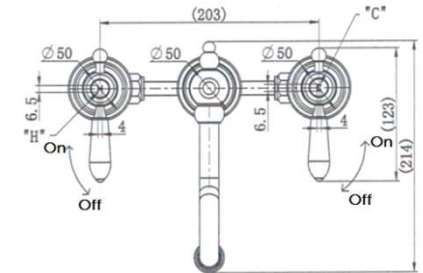

SPECIFICATIONS – BOR001-1

Bordeaux Basin Set – Chrome

Features

- WELS 5 Star, 6L/min
- Registration number T35481
- Made from solid brass
- Durable Electroplated finish
- European cartridge
- 1yr parts and labour warranty
- 15 years replacement warranty including finish

Available in

SPECIFICATIONS – BOR001-1BK

Bordeaux Basin Set – Matt Black

Features

- WELS 5 Star, 6L/min
- Registration number T35481
- Made from solid brass
- Durable Electroplated finish
- European cartridge
- 1yr parts and labour warranty
- 15 years replacement warranty including finish