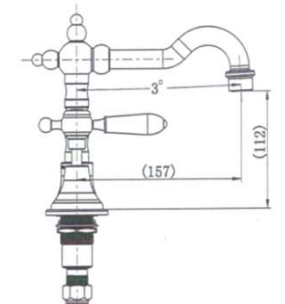

Available in