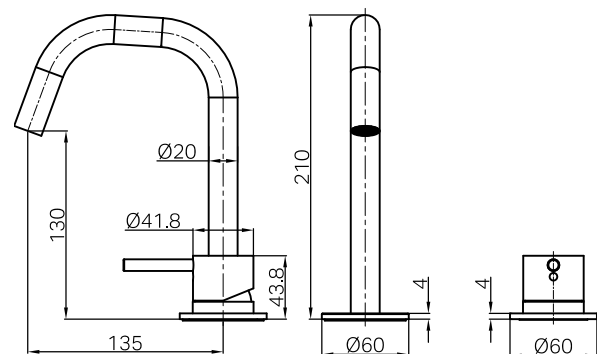

Specifications

Watermark License

WM-060073

Temperature Rating

Min 1°C-Max 75°C

Pressure Rating

Min 150kpa-Max 500kpa

Warranty

Features

- 180° swivel spout for flexible use
- Made from low lead DZR brass
- 35mm durable ceramic cartridge
- Neoperl aerator for smooth water flow
- Includes 3 × 500mm nylon braid flexible hose connections
- Easy to install, suitable for benches up to 50mm thickness
- Available in 7 different finishes

- Dimensions are nominal measurements only.