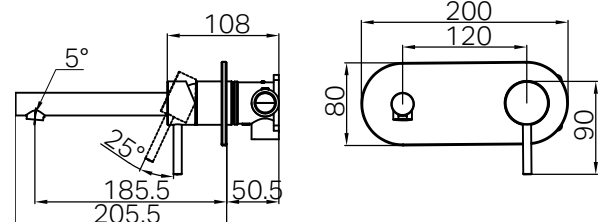

Nero

Dolce II Wall Basin/Bath Mixer

Finish & SKU

 Chrome 25B005CH	 Brushed Nickel 25B005BN
 Matte Black 25B005MB	 Brushed Gold 25B005BG
 Gun Metal 25B005GM	

Specifications

Watermark License

WM-060073

Temperature Rating

Min 1°C-Max 75°C

Pressure Rating

Min 150kpa-Max 500kpa

Warranty

Lead Free

Features

- Made from lead-free 304 stainless steel
- G1/2 female water inlet connection
- Body and trim kits packed separately
- Suitable for mains pressure systems
- Supplied with restricted aerator (standard)
- Includes optional non-restricted aerator for bath use
- Available in 5 different finishes

- Dimensions are nominal measurements only.