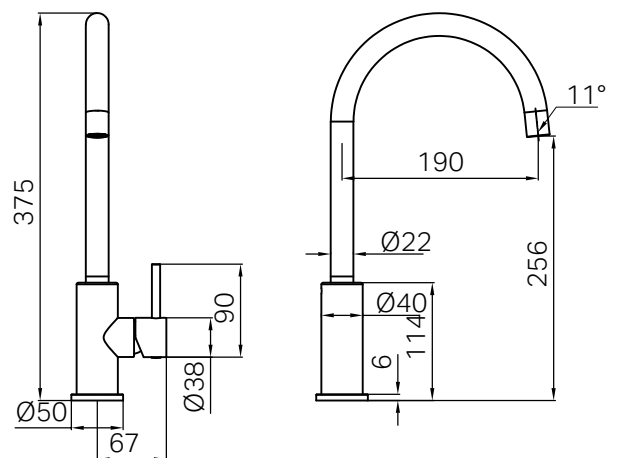

Maintenance And Care

- Regularly check the mixer and connections for signs of wear or leaks.
- Clean the tap with mild soapy water to maintain its appearance, avoiding harsh chemicals and abrasive materials that may damage the finish.

- Dimensions are nominal measurements only.