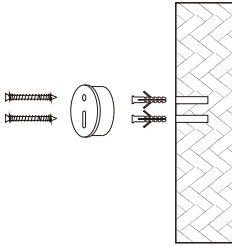

INSTALLATION STEPS

1. Mark the mounting holes

Position the mounting bracket against the wall at the desired location.
Mark the centre of each mounting hole.

2. Drill the mounting holes

Using a 6mm drill bit, drill into the marked positions to an appropriate depth for the supplied wall plugs.

3. Fix the mounting bracket

Insert the wall plugs flush into the holes, align the bracket, and secure it with the supplied screws.

Note: Use suitable wall anchors for hollow or cavity walls to ensure load-bearing strength.