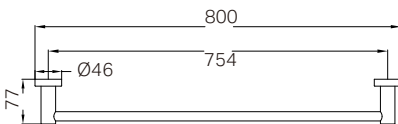

NR1980aCH / NR1980aMB / NR1980aBN
NR1980aBG / NR1980aBZ / NR1980aMW
NR1980aGM

SINGLE TOWEL RAIL 800MM

NR1930CH / NR1930MB / NR1930BN
NR1930BG / NR1930BZ / NR1930MW
NR1930GM

HAND TOWEL RING

NR1980CH / NR1980MB / NR1980BN
NR1980BG / NR1980BZ / NR1980MW
NR1980GM