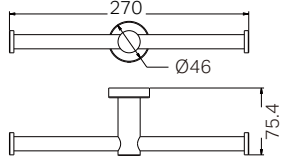

DOUBLE TOILET ROLL HOLDER

NR1986dCH / NR1986dMB / NR1986dBN
NR1986dBG / NR1986dBZ / NR1986dMW
NR1986dGM