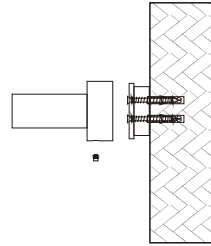

INSTALLATION STEPS

1. Mark the mounting holes

Position the mounting bracket against the wall at the desired location.
Mark the centre of each mounting hole.

2. Drill the mounting holes

Using a 6mm drill bit, drill into the marked positions to an appropriate depth for the supplied wall plugs.

3. Fix the mounting bracket

Insert the wall plugs flush into the holes, align the bracket, and secure it with the supplied screws.

Note: Use suitable wall anchors for hollow or cavity walls to ensure load-bearing strength.