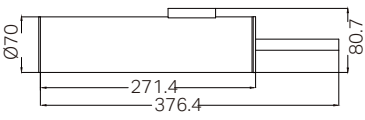

TOILET BRUSH HOLDER

NR1988CH / NR1988MB / NR1988BN
NR1988BG / NR1988BZ / NR1988MW
NR1988GM