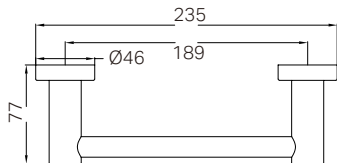

TOILET ROLL HOLDER

NR1986CH / NR1986MB / NR1986BN
NR1986BG / NR1986BZ / NR1986MW
NR1986GM

DOUBLE TOWEL RAIL 600MM

NR1924dCH / NR1924dMB / NR1924dBN
NR1924dBG / NR1924dBZ / NR1924dMW
NR1924dGM

HAND TOWEL RAIL

NR1980aCH / NR1980aMB / NR1980aBN
NR1980aBG / NR1980aBZ / NR1980aMW
NR1980aGM

SINGLE TOWEL RAIL 800MM

NR1930CH / NR1930MB / NR1930BN
NR1930BG / NR1930BZ / NR1930MW
NR1930GM

HAND TOWEL RING

NR1980CH / NR1980MB / NR1980BN
NR1980BG / NR1980BZ / NR1980MW
NR1980GM