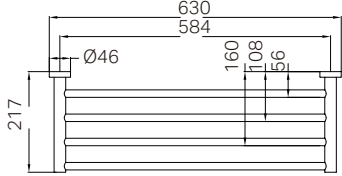

TOWEL RACK

NR1989CH / NR1989MB / NR1989BN
NR1989BG / NR1989BZ / NR1989MW
NR1989GM