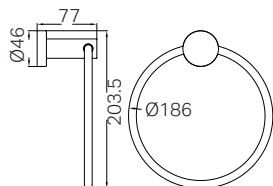

TOILET ROLL HOLDER

NR1986CH / NR1986MB / NR1986BN
NR1986BG / NR1986BZ / NR1986MW
NR1986GM

DOUBLE TOWEL RAIL 600MM

NR1924dCH / NR1924dMB / NR1924dBN
NR1924dBG / NR1924dBZ / NR1924dMW
NR1924dGM

HAND TOWEL RAIL

NR1980aCH / NR1980aMB / NR1980aBN
NR1980aBG / NR1980aBZ / NR1980aMW
NR1980aGM

SINGLE TOWEL RAIL 800MM

NR1930CH / NR1930MB / NR1930BN
NR1930BG / NR1930BZ / NR1930MW
NR1930GM

HAND TOWEL RING

NR1980CH / NR1980MB / NR1980BN
NR1980BG / NR1980BZ / NR1980MW
NR1980GM

DOUBLE TOWEL RAIL 800MM

NR1930dCH / NR1930dMB / NR1930dBN
NR1930dBG / NR1930dBZ / NR1930dMW
NR1930dGM

METAL SHOWER SHELF

NR1987aCH / NR1987aMB / NR1987aBN
 NR1987aGM / NR1987aBG / NR1987aBZ
 NR1987aMW

TOILET BRUSH HOLDER