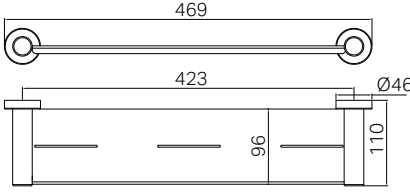

NR1980aCH / NR1980aMB / NR1980aBN
NR1980aBG / NR1980aBZ / NR1980aMW
NR1980aGM

SINGLE TOWEL RAIL 800MM

NR1930CH / NR1930MB / NR1930BN
NR1930BG / NR1930BZ / NR1930MW
NR1930GM

HAND TOWEL RING

NR1980CH / NR1980MB / NR1980BN
NR1980BG / NR1980BZ / NR1980MW
NR1980GM

DOUBLE TOWEL RAIL 800MM

NR1930dCH / NR1930dMB / NR1930dBN
NR1930dBG / NR1930dBZ / NR1930dMW
NR1930dGM

METAL SHOWER SHELF

NR1987aCH / NR1987aMB / NR1987aBN
 NR1987aGM / NR1987aBG / NR1987aBZ
 NR1987aMW

TOILET BRUSH HOLDER