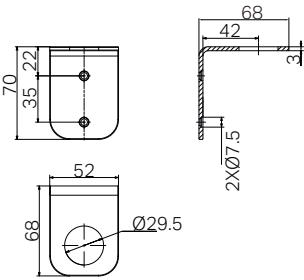

NR1988CH / NR1988MB / NR1988BN
 NR1988BG / NR1988BZ / NR1988MW
 NR1988GM

ROBE HOOK II

NR1982bCH / NR1982bMB / NR1982bBN
 NR1982bBG / NR1982bBZ / NR1982bMW
 NR1982bGM

SOAP BOTTLE HOLDER

NR1985CH / NR1985MB / NR1985BN
 NR1985BG / NR1985BZ / NR1985MW
 NR1985GM