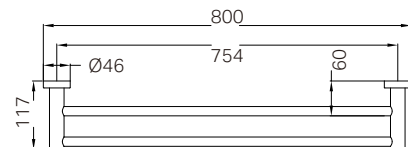

DOUBLE TOWEL RAIL 800MM

NR1930dCH / NR1930dMB / NR1930dBN
NR1930dBG / NR1930dBZ / NR1930dMW
NR1930dGM