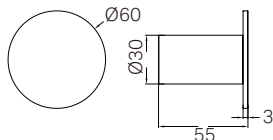

Brushed Gold

Matte White

MECCA BATHROOM ACCESSORIES

ROBE HOOK II

NR1982aCH / NR1982aMB / NR1982aBN
NR1982aBG / NR1982aBZ / NR1982aMW
NR1982aGM

SINGLE TOWEL RAIL 600MM

NR1924CH / NR1924MB / NR1924BN
NR1924BG / NR1924BZ / NR1924MW
NR1924GM