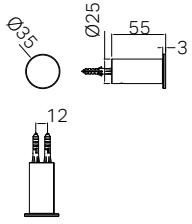

ROBE HOOK II

NR1982bCH / NR1982bMB / NR1982bBN
NR1982bBG / NR1982bBZ / NR1982bMW
NR1982bGM