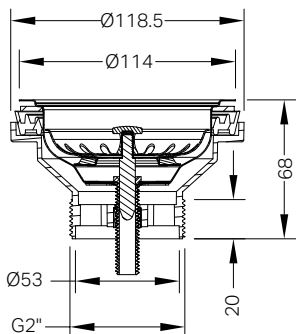

Drawing

Specifications

Watermark License

WM-040265

Material

304 grade stainless steel

Packaging Includes

1x Kitchen Sink Basket Waste

Finish & SKU

Brushed Bronze
NRA708BZ

Gun Metal
NRA708GM

Aged Brass
NRA708AB

Brushed Gold
NRA708BG

PVD Black
NRA708PB

*Dimensions are nominal measurements only.