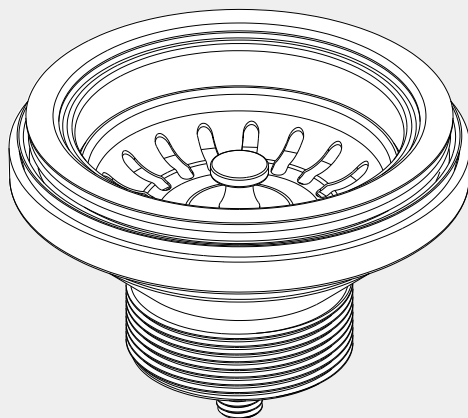

Kitchen Sink Basket Waste

Nero

Versions:202506