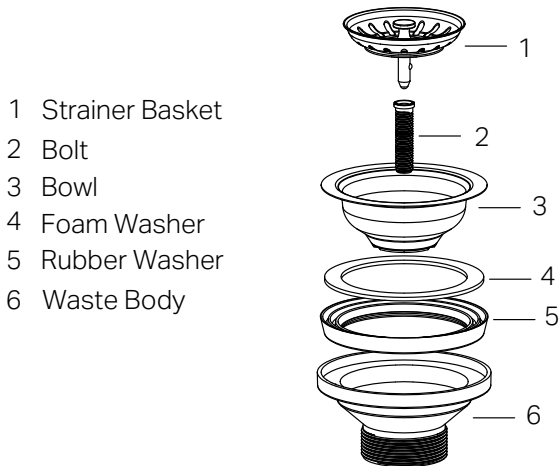

PVD Black
NRA708PB

*Dimensions are nominal measurements only.

General Instructions

- This basket waste is designed for kitchen sinks and is compatible with standard G2" pipe fittings.

Maintenance and Care

NOTE: Ensure the sink thickness is less than 30mm before installation.