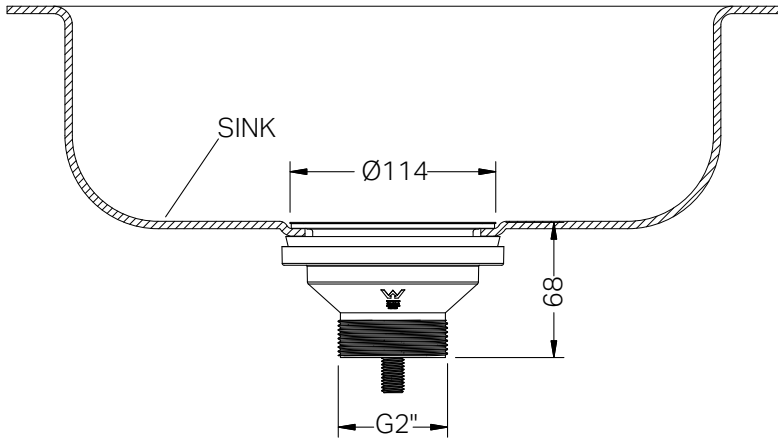

PVD Black
NRA708PB

*Dimensions are nominal measurements only.

General Instructions

- This basket waste is designed for kitchen sinks and is compatible with standard G2" pipe fittings.

Maintenance and Care

NOTE: Ensure the sink thickness is less than 30mm before installation.