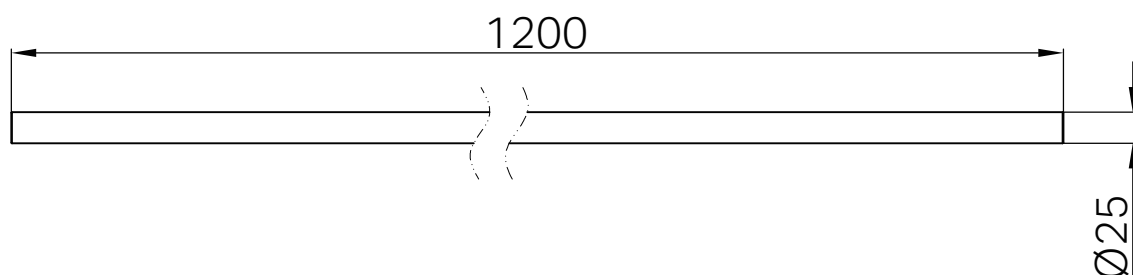

Features

- 25mm Diameter Grab Rail Tube
- Create any size grab rail by combining the rail and brackets
- Stainless Steel Base Material
- Highly durable coating for both residential and commercial applications
- 150kg Capacity when installed with Nero Grabrail brackets