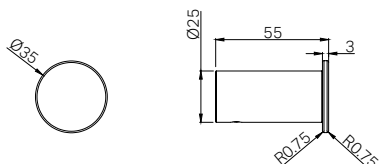

Drawing

Features

- **Durable Stainless Steel** – Rust-resistant and long-lasting.
- **Double Screw Mounting Bracket** – Secure and stable installation.
- **Minimalist Design** – Sleek and modern for any space.

Packaging Includes

1x Robe Hook
1x Fixing Kit

Finish & SKU

Chrome NR1982bCH	Gun Metal NR1982bGM	Brushed Bronze NR1982bBZ	Brushed Nickel NR1982bBN
Matte Black NR1982bMB	Brushed Gold NR1982bBG	Matte White NR1982bMW	

*Dimensions are nominal measurements only.