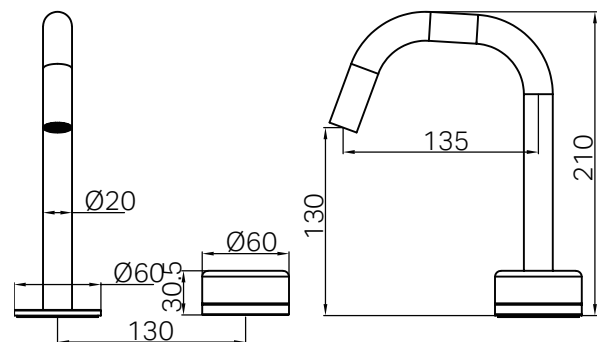

Specifications

Watermark License

WM-060073

Temperature Rating

Min 1°C-Max 75°C

Pressure Rating

Min 150kpa-Max 500kpa

Warranty

Lead Free

Features

- Features a sleek Edge spout design with 180-degree swivel functionality for added flexibility and convenience.
- Handle options include natural Italian marble (Carrara, Rome Travertine, Marquina Black) and customizable selections (Verde Apli, Calacatta Viola, Arabescato), alongside a sleek Metal Handle.
- Equipped with a progressive cartridge for smooth water flow and precise temperature control.
- Available in six stunning finishes: Chrome, Matte Black, Brushed Nickel, Brushed Gold, Gun Metal, and Brushed Bronze.
- Combines contemporary aesthetics with versatility, perfect for modern bathroom spaces.

- Dimensions are nominal measurements only.