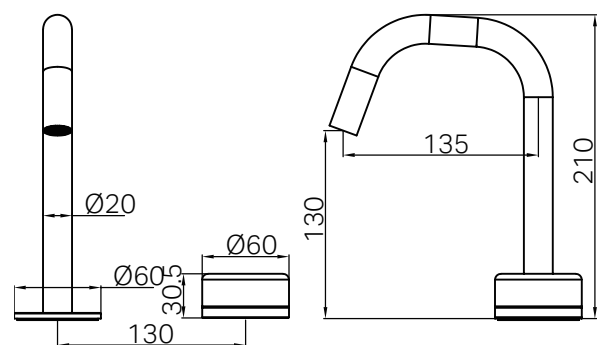

Features

- Features a sleek Edge spout design with 180-degree swivel functionality for added flexibility and convenience.
- Handle options include natural Italian marble (Carrara, Rome Travertine, Marquina Black) and customizable selections (Verde Apli, Calacatta Viola, Arabescato), alongside a sleek Metal Handle.
- Equipped with a progressive cartridge for smooth water flow and precise temperature control.
- Available in six stunning finishes: Chrome, Matte Black, Brushed Nickel, Brushed Gold, Gun Metal, and Brushed Bronze.
- Combines contemporary aesthetics with versatility, perfect for modern bathroom spaces.