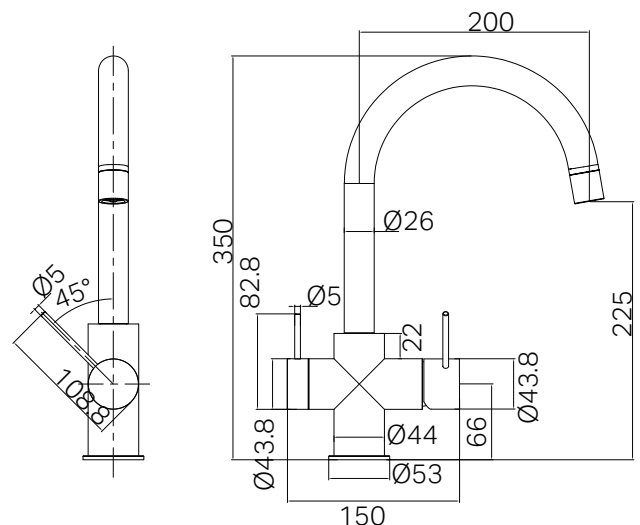

Watermark License

WM-060073

Temperature Rating

Min 1°C-Max 75°C

Pressure Rating

Min 150kpa-Max 500kpa

Warranty

Lead Free

Features

- Three-way functionality for both standard and filtered water.
- Constructed from low-lead DZR brass for durability and safety.
- Dual water flow options with separate levers for added convenience.
- Neoperl aerator ensures optimal water flow.
- Soft nylon PEX flexible hose allows easy installation and flexibility.
- Available in 6 premium finishes.

- Dimensions are nominal measurements only.