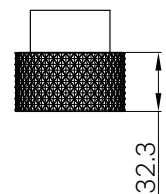

Opal Progressive Wall Basin/Bath Set 120/160/185/230/260mm Trim Kits Only

Finish & SKU

- 
Brushed Bronze
 NR252007at(120/160/185/230/260)BZ
- 
Brushed Gold
 NR252007at(120/160/185/230/260)BG
- 
Graphite
 NR252007at(120/160/185/230/260)GR
- 
Brushed Nickel
 NR252007at(120/160/185/230/260)BN

Lead Free

Features

- Solid brass construction for longevity
- NEOPERL aerator with slim stream flow director
- Exclusive Opal knurled handle
- Includes an additional non-restricting aerator for bath use.

- Dimensions are nominal measurements only.