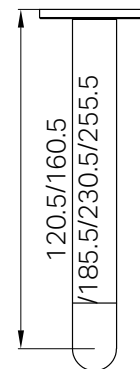

Opal Progressive Wall Basin/Bath Set 120/160/185/230/260mm Trim Kits Only

Finish & SKU

- **Brushed Bronze**
  NR252007at(120/160/185/230/260)BZ
- **Brushed Gold**
  NR252007at(120/160/185/230/260)BG
- **Graphite**
  NR252007at(120/160/185/230/260)GR
- **Brushed Nickel**
  NR252007at(120/160/185/230/260)BN

Specifications

Watermark License

WM-060073

Temperature Rating

Min 1°C-Max 75°C

Pressure Rating

Min 150kpa-Max 500kpa

Warranty

Lead Free

Features

- Solid brass construction for longevity
- NEOPERL aerator with slim stream flow director
- Exclusive Opal knurled handle
- Includes an additional non-restricting aerator for bath use.

Maintenance And Care

- Regularly check the mixer and connections for signs of wear or leaks.
- Clean the tap with mild soapy water to maintain its appearance, avoiding harsh chemicals and abrasive materials that may damage the finish.

- Dimensions are nominal measurements only.