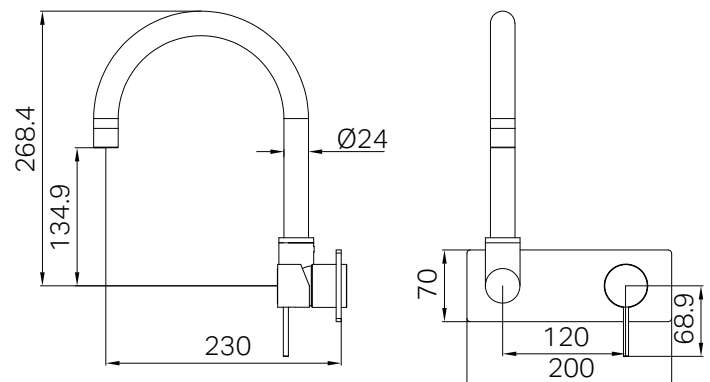

### Features

- Metal wall plate construction for longevity
- Compatible with premium 35mm universal wall basin/bath mixer body
- NEOPERL aerator with slim stream flow director
- Includes an additional non-restricting aerator for bath use.

- Dimensions are nominal measurements only.