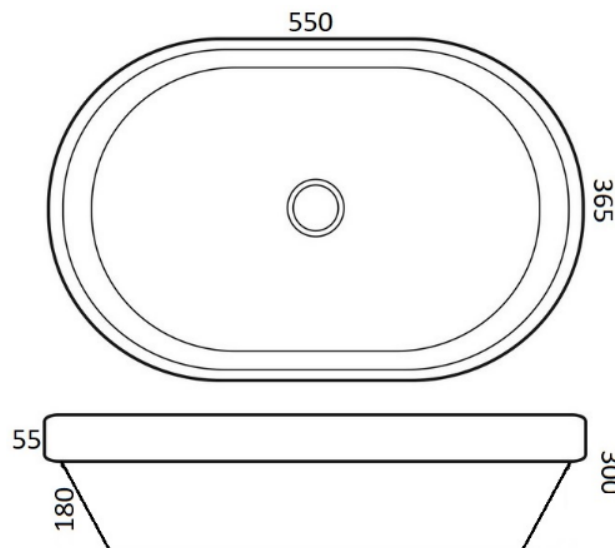

Warranty

10 Year Replacement Warranty

For Full Terms & Conditions see Warranty Information Form

VivianClive