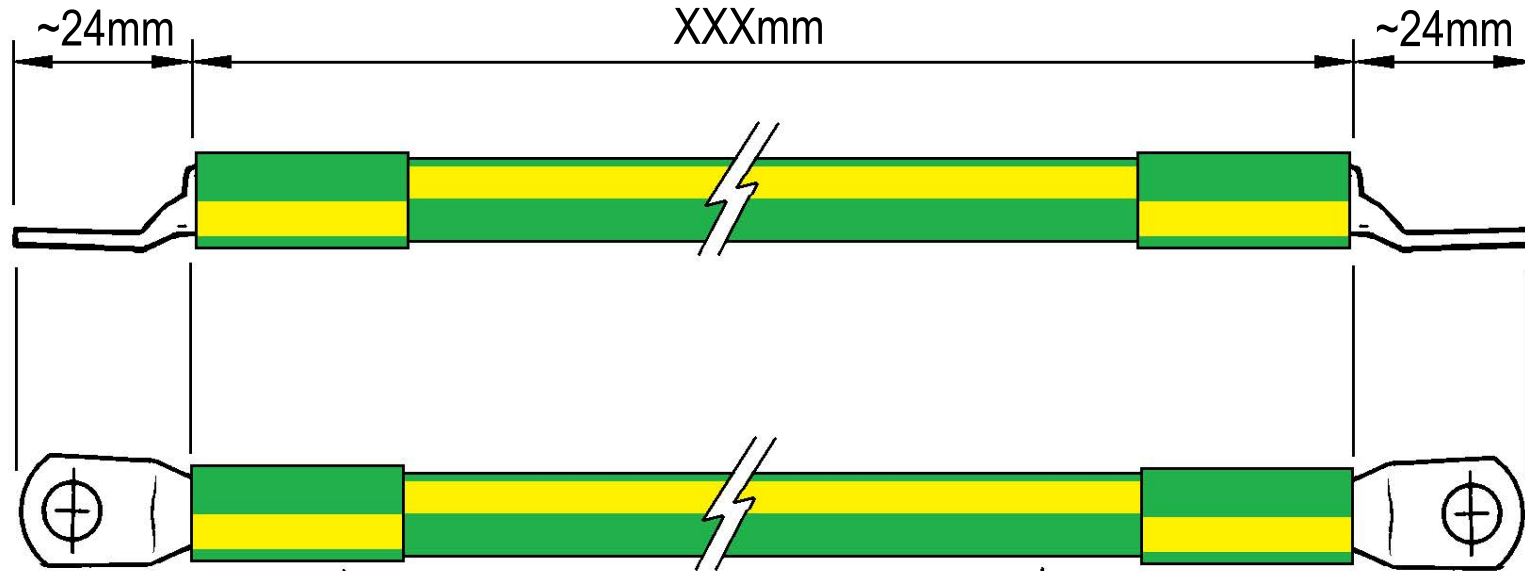

# EARTHBRIDGE JUMPER LEAD FDB12-JLBK-XXX

TINNED COPPER LUG  
M12 OR M16 CLEARANCE HOLE

HEATSHRINK LUG SEALING  
SLEEVE

70MM<sup>2</sup> PVC BLACK  
INSULATED COPPER CABLE

PROUDLY DISTRIBUTED BY

**GVKinsman**  
ELECTRICAL DISTRIBUTOR

# EARTHBRIDGE JUMPER LEAD FDB12-JLGY-XXX

TINNED COPPER LUG  
M12 OR M16 CLEARANCE HOLE

HEATSHRINK LUG SEALING  
SLEEVE

70MM<sup>2</sup> PVC GREEN/YELLOW  
INSULATED COPPER CABLE

PROUDLY DISTRIBUTED BY

**GVKinsman**  
ELECTRICAL DISTRIBUTOR