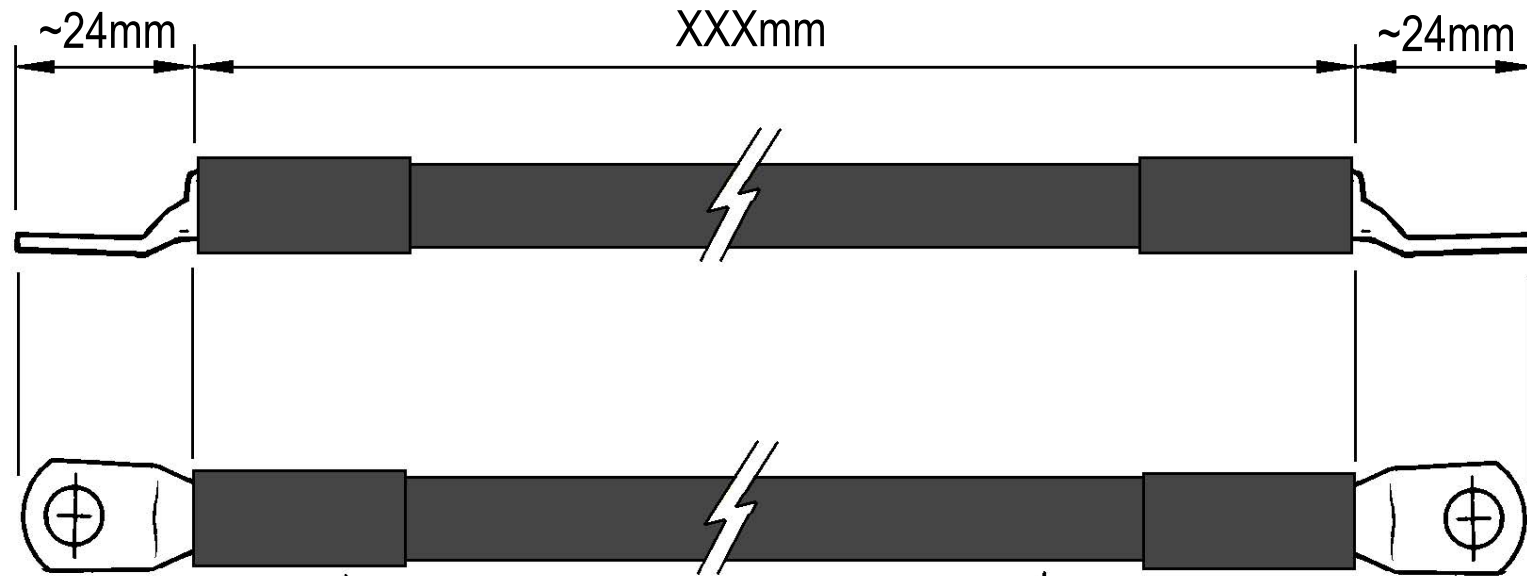

# EARTHBRIDGE JUMPER LEAD FDB12-JLBK-XXX

TINNED COPPER LUG  
M12 OR M16 CLEARANCE HOLE

HEATSHRINK LUG SEALING  
SLEEVE

70MM<sup>2</sup> PVC BLACK  
INSULATED COPPER CABLE

PROUDLY DISTRIBUTED BY

**GVKinsman**  
ELECTRICAL DISTRIBUTOR

# EARTHBRIDGE JUMPER LEAD FDB12-JLGY-XXX

TINNED COPPER LUG  
M12 OR M16 CLEARANCE HOLE

HEATSHRINK LUG SEALING  
SLEEVE

70MM<sup>2</sup> PVC GREEN/YELLOW  
INSULATED COPPER CABLE

PROUDLY DISTRIBUTED BY

**GVKinsman**  
ELECTRICAL DISTRIBUTOR