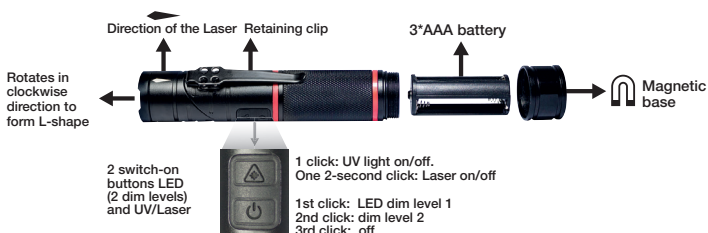

Wiha Light Multi-Flashlight

Wiha Light multi-flashlight

Product characteristics

Flashlight with swivelling head and 3 integrated functions: LED, laser, UV light. Scope of delivery with battery.

	Dim level 1	Dim level 2
LED brightness	100 lumens	280 lumens
LED lifetime	9h45	3h
LED	CREE XPG2 S2	
Beam range	65m	
Max. intensity	1100 cd / 1100 lux	
Drop protection	1m	
Protection level	IP54	
Battery	Standard 3*AAA	
Laser specifications	0,4 – 1mW, Laser category 2	
UV specifications	Typical output power: 300-400mW	

*Measurement readings based on the enclosed batteries

Performance features

- Retaining clip and magnetic positioner on the base allows you to keep hands free for other tasks
- Integrated laser makes it easier to fix position more precisely and project measurements for ceiling installations, for example. Switch-on delayed by 2 seconds when switch-on button is pressed. The arrow mark indicates the direction of the laser.
- Can be used for technical inspection thanks to integrated UV light.