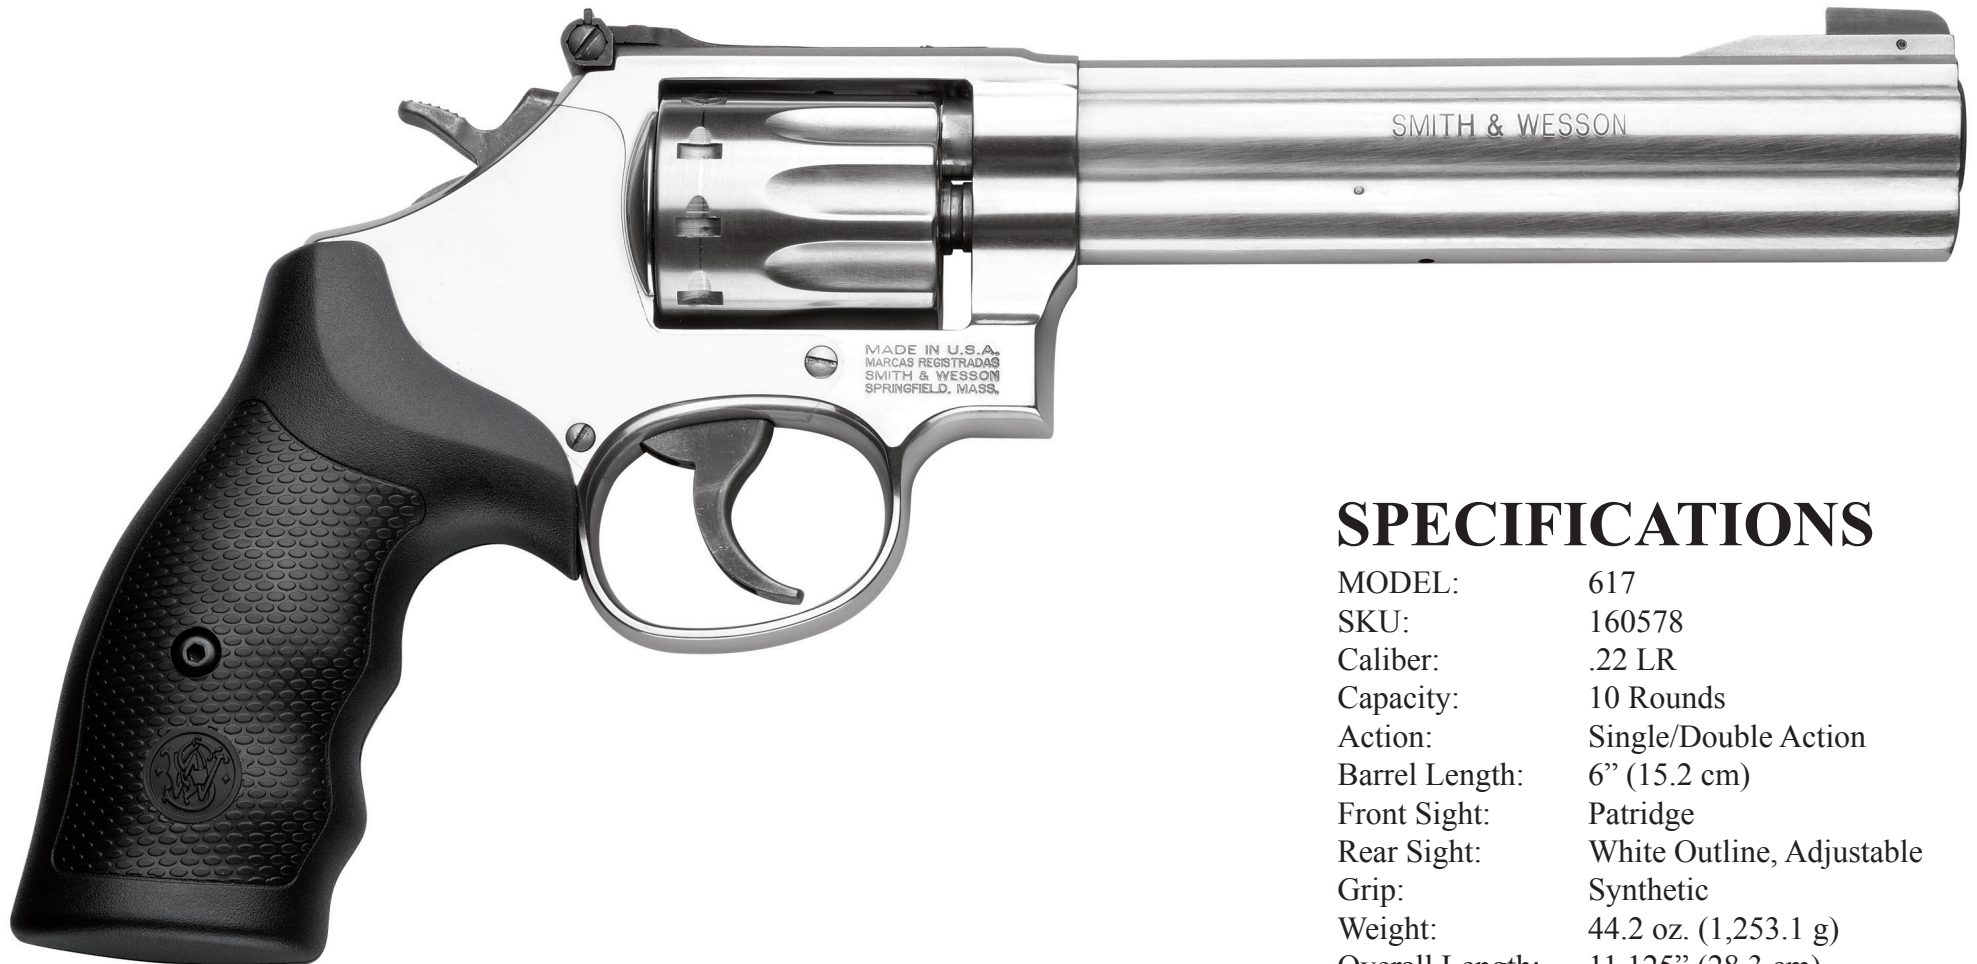

Model 617

.22 LR • 6" Barrel • 10 Rounds

1-800-331-0852
NASDAQ: SWHC
www.smith-wesson.com

Smith & Wesson®

Smith & Wesson®

Model 617

.22 LR • 6" Barrel • 10 Rounds

SPECIFICATIONS

MODEL:	617
SKU:	160578
Caliber:	.22 LR
Capacity:	10 Rounds
Action:	Single/Double Action
Barrel Length:	6" (15.2 cm)
Front Sight:	Patridge
Rear Sight:	White Outline, Adjustable
Grip:	Synthetic
Weight:	44.2 oz. (1,253.1 g)
Overall Length:	11.125" (28.3 cm)
Frame Material:	Stainless Steel
Cylinder Material:	Stainless Steel
Finish:	Satin Stainless
UPC Code:	022188605785