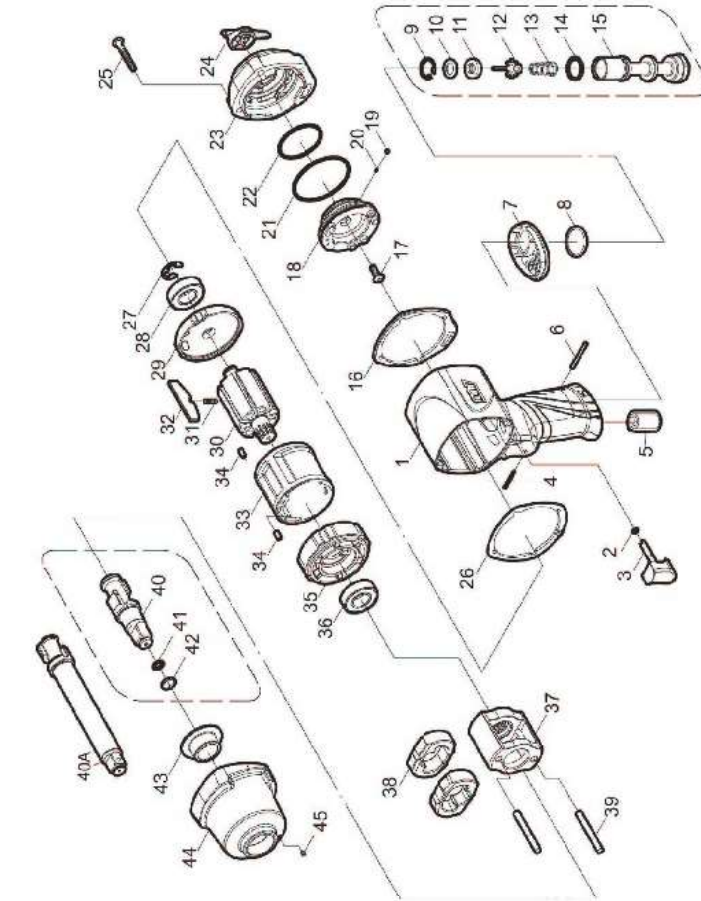

1/2" Air Impact Wrench
Item No : NC-4255QH

● The consumable parts ▲ The replacement parts ★ The non-replacement parts

Part List Twin Hammer Type NC-4255QH

No	Part No	Description	Qty
★ 1	NC-4255P01	Motor Housing	1
▲ 2	NC-4255P02	O-Ring	1
★ 3	NC-4255P03	Trigger	1
★ 4	NC-4255P04	Spring Pin	1
● 5	NC-4255T05	Muffler Element(2 pcs)	1set
★ 6	NC-4255P06	Spring Pin	1
★ 7	NC-4255P07	Exhaust Deflector	1
★ 8	NC-4255P08	Washer	1
★ 9	NC-4255P09	C-Ring	1
★ 10	NC-4255P10	Washer	1
▲ 11	NC-4255P11	Oil Seal	1
★ 12	NC-4255P12	Pin Valve Rod	1
★ 13	NC-4255P13	Cone Spring	1
▲ 14	NC-4255P14	O-Ring	1
★ 15	NC-4255P15	Air Inlet	1
▲ 16	NC-4255P16	Gasket	1
★ 17	NC-4255P17	Screw	1
★ 18	NC-4255P18	Reverse Lever	1
★ 19	NC-4255P19	Spring	1
★ 20	NC-4255P20	Steel Ball	1
▲ 21	NC-4255P21	O-Ring	1
▲ 22	NC-4255P22	O-Ring	1
★ 23	NC-4255P23	Backhead	1
★ 24	NC-4255P24	Regulator	1
★ 25	NC-4255T25	Screw(4 pcs)	1set

No	Part No	Description	Qty
▲ 26	NC-4255P26	Gasket	1
▲ 27	NC-4255P27	E-Ring	1
▲ 28	NC-4255P28	Ball bearing(NBK)	1
▲ 29	NC-4255P29	Rear End Plate	1
▲ 30	NC-4255P30	Rotor	1
▲ 31	NC-4255T31	Spring (7 pcs)	1set
● 32	NC-4255T32	Rotor Blade(7 pcs)	1set
★ 33	NC-4255P33	Cylinder(FCD)	1
★ 34	NC-4255T34	Spring Pin(2 pcs)	1set
★ 35	NC-4255P35	Front End Plate	1
▲ 36	NC-4255P36	Ball Bearing (NBK)	1
▲ 37	NC-4255P37	Hammer Cage	1
● 38	NC-4255T38	Hammer (2 pcs)	1set
▲ 39	NC-4255T39	Hammer Pin (2 pcs)	1set
● 40	NC-4255P40	1/2"Dr. Anvil	1
● 40A	NC-4255P40H	1/2"Dr Patent oil filled Anvil	1
● 41	NC-4255P40A	2"Ext. Anvil	1
● 42	NC-4255P41	O-Ring	1
▲ 43	NC-4255P42	Socket Retainer	1
★ 44	NC-4255P43	Bushing	1
★ 45	NC-4255P44	Clutch Housing	1
★ 45	NC-4255P45	Oil Drop	1
▲	NC-4255T01	Throttle Valve Ass(09-15)	1set
●	NC-4255T02	Anvil Ass Y(40.41.42)	1set
●	NC-4255T02H	Anvil Ass Y(40H.41.42)	1set
●	NC-4255T02A	2"Ext Anvil Ass Y(40A.41.42)	1set