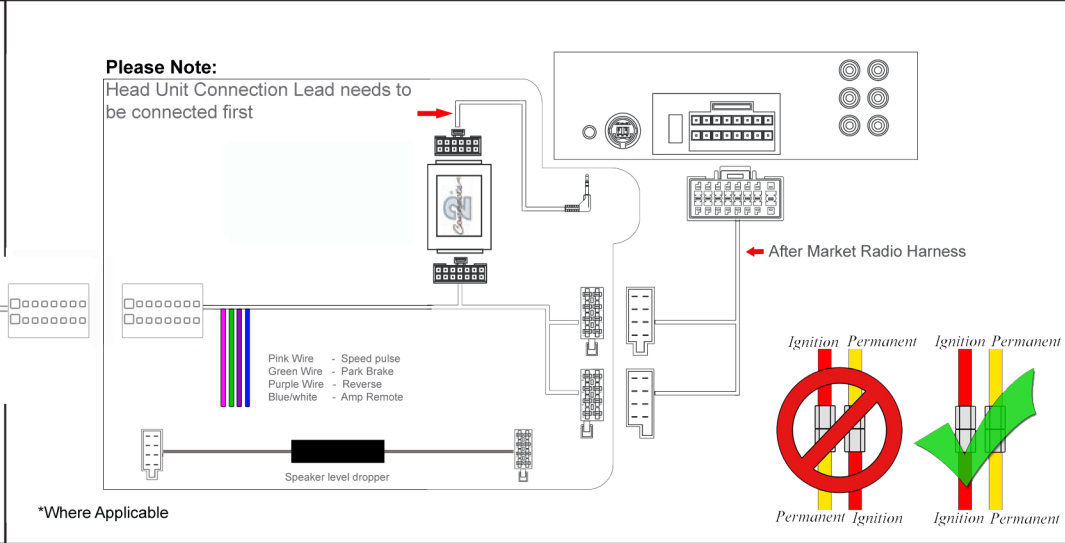

Installation Guide

Part No: CTSMZ005.2 Mazda Can-Bus Steering Wheel Control Interface

Vehicle Compatibility:

Mazda 3 2009 >
Mazda 6 2010 >

Vehicles with Amplified system

Steering Wheel Control Functions

Volume +

Volume -

Seek/Track+

Seek/Track-

Source

* Note All Dates are guide lines only as specifications of vehicles change