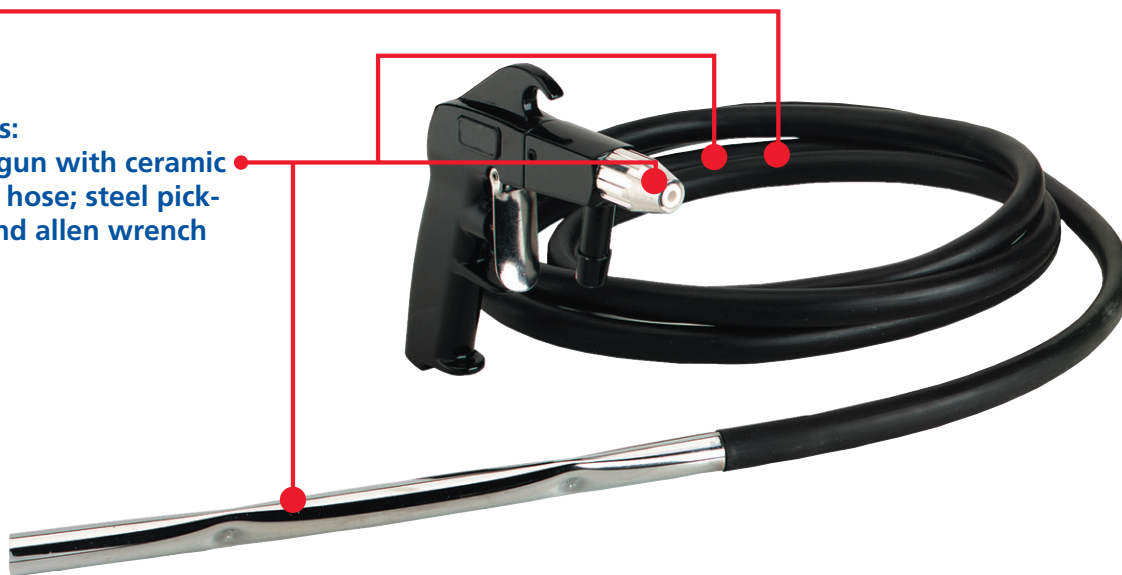

# Sandblasting Kit

10 ft. hose draws  
abrasive from bucket  
or bag

Kit Includes:  
Sandblast gun with ceramic  
nozzle; 10' hose; steel pick-  
up tube; and allen wrench

## FEATURES

- 10' hose draws abrasive from bucket or bag
- Kit includes: Sandblast gun with ceramic nozzle; 10' hose; steel pick-up tube and allen wrench

## BENEFITS

- Siphon feed design sprays most abrasives including glass beads, aluminum oxide, steel grit, silicon carbide, walnut shells and more
- Easily removes rust, scale, and paint from parts and small equipment leaving a satin finish ready for paint or further prep. Kit can be used in craft work to etch glass and weather wood