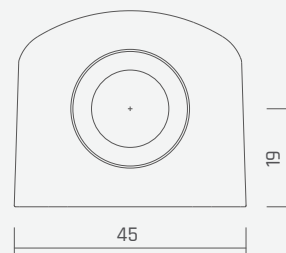

MAGNETIC DOOR STOP

K1007

Designed to be floor mounted. The K1007 door stop prevents doors and handles damaging walls and fixtures and also magnetically holds doors in open position.

Specifications

- Material: Zinc Alloy
- Floor Mounted
- Concealed Fixing
- Fixing Screws included
- Finish: SC

K1007SC

FLOOR MOUNTED MAGNETIC DOOR STOP SC