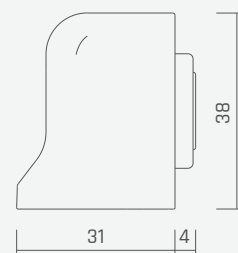

MAGNETIC DOOR STOP

K1007

Designed to be floor mounted. The K1007 door stop prevents doors and handles damaging walls and fixtures and also magnetically holds doors in open position.

Specifications

- Material: Zinc Alloy
- Floor Mounted
- Concealed Fixing
- Fixing Screws included
- Finish: SC

K1007SC

FLOOR MOUNTED MAGNETIC DOOR STOP SC