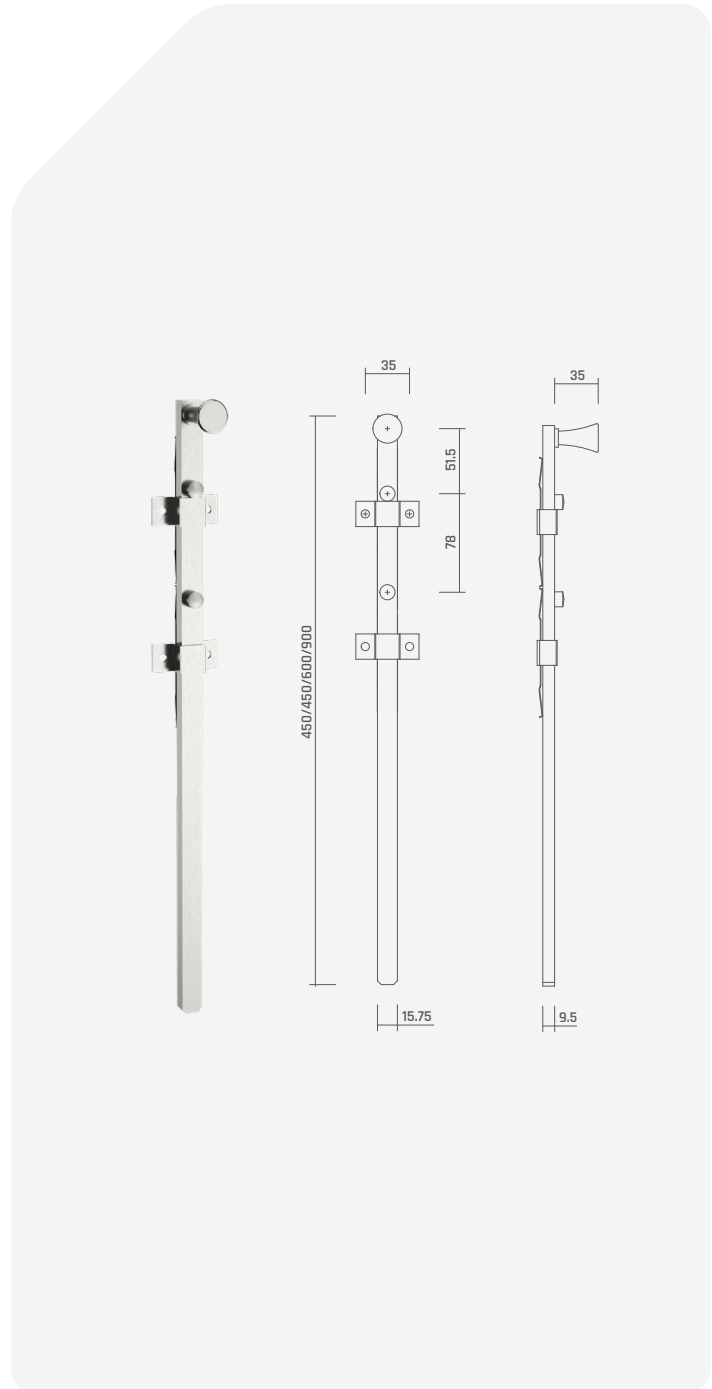

PANIC BOLTS

G0200

Specifications

- Visible fixings
- Commercial grade
- Includes floor plates
- (W) 15mm x (D) 10mm
- 304 SSS

G0214SSS VISIBLE FIX PANIC BOLT 300MM SSS

G0216SSS VISIBLE FIX PANIC BOLT 600MM SSS