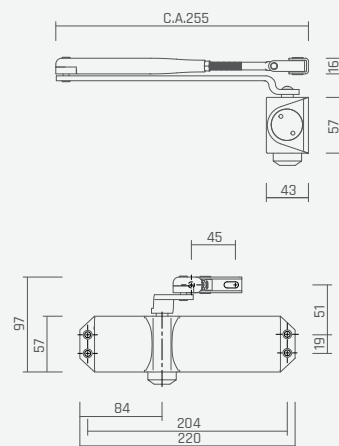

COMPACT DOOR CLOSER SIZE 2-4

D0400

Fire Rated
AS1530.4

Entro D0400 door closer are compact in size and are power adjusted by position.

Suitable for use on light to medium office and other commercial doors.

Specifications

- Adjustable Power By Position: Size 2 to 4
- Door Weight: 35kg - 85kg
- Latching and Closing Speed Control
- Adjustable Back Check
- Parallel Arm Bracket Included
- Lifetime Mechanical Warranty
- Finish: SIL/MBLK
- Fire Rated to AS1950 part 1

D0401SIL

D0401MBLK

D0401SIL COMPACT DOOR CLOSER SIZE 2-4 WITH PA BRACKET SIL

D0401MBLK COMPACT DOOR CLOSER SIZE 2-4 WITH PA BRACKET MBLK