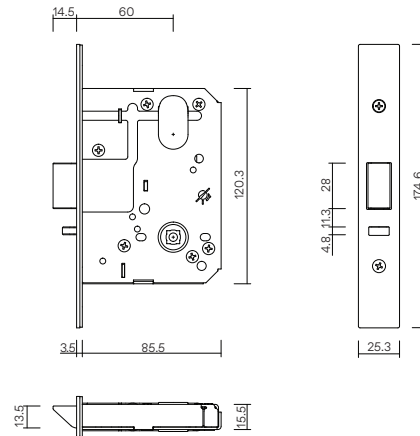

A0100SSSM
MULTIFUNCTION MORTICE LOCK
60MM BACKSET SSS

Fire Rated AS1530.4 Quick-ship

Specification

Backset:	60mm standard
Cylinder:	Suits 570 cylinders standard
Functions:	Multifunction combination adjustment
Anti-Lockout:	Integrated anti-lockout adjustment
Door Thickness:	32mm – 50mm

Fire Rated:	Up to 4 Hrs AS1530.4
Durability:	Conforms to level D8 AS4145.2
Material:	304SSS faceplate & lock case
Finish:	SSS
Contents:	A0100SSSM / A0100SP18 / A0100SP19

A0100BLK
MULTIFUNCTION MORTICE LOCK
60MM BACKSET BLK

Fire Rated AS1530.4 Quick-ship

Specification

Backset:	60mm standard
Cylinder:	Suits 570 cylinders standard
Functions:	Multifunction combination adjustment
Anti-Lockout:	Integrated anti-lockout adjustment
Door Thickness:	32mm – 50mm